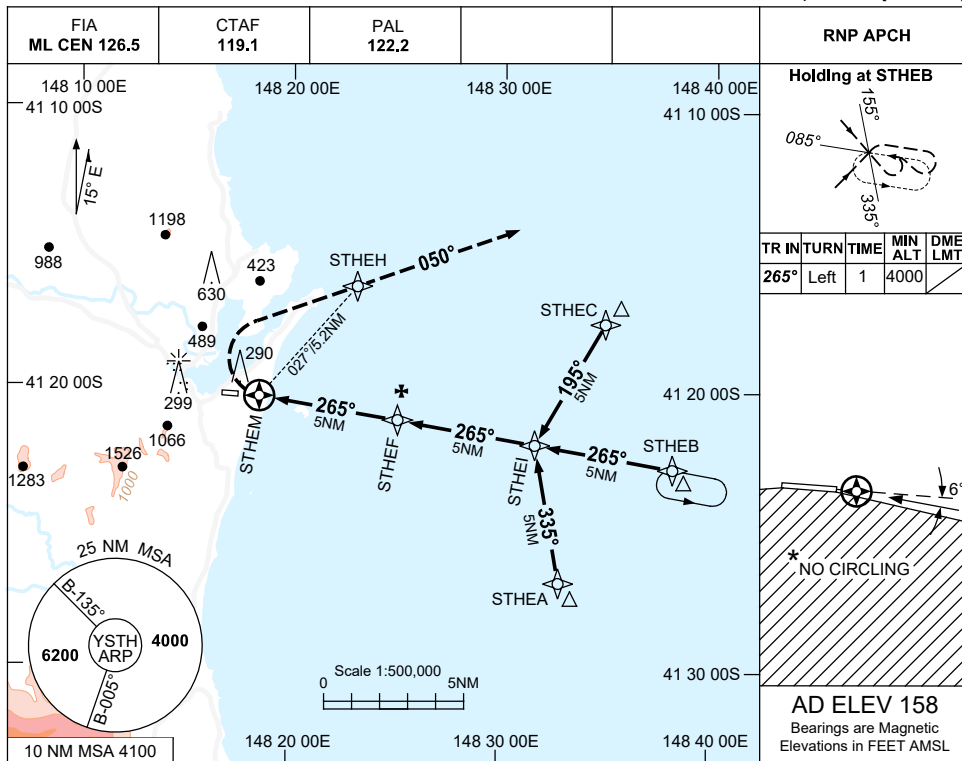

15 JUN 2023

SAINT HELENS, TAS (YSTH)

NM TO NEXT WPT	STHEM	0.9	1	2	3	4	STHEF	1	2	3	4	STHEI	1.3
ALT (3° APCH PATH)		700	720	1040	1360	1680	2000	2320	2640	2950	3270	3590	4000

NOTES

CATEGORY	A	B	C	D
LNAV	700 (583-3.3)		NOT APPLICABLE	
CIRCLING *	1050 (892-2.0)	1240 (1082-2.4)		
ALTERNATE	(1392-4.0)	(1582-4.4)		

* 1. NO CIRCLING SOUTH OF RWY 08/26.
2. AWIS (PHONE) 03 6283 8606

Changes: CHART TITLE, PBN SPECIFICATION BOX, Editorial.

STHGN01-175