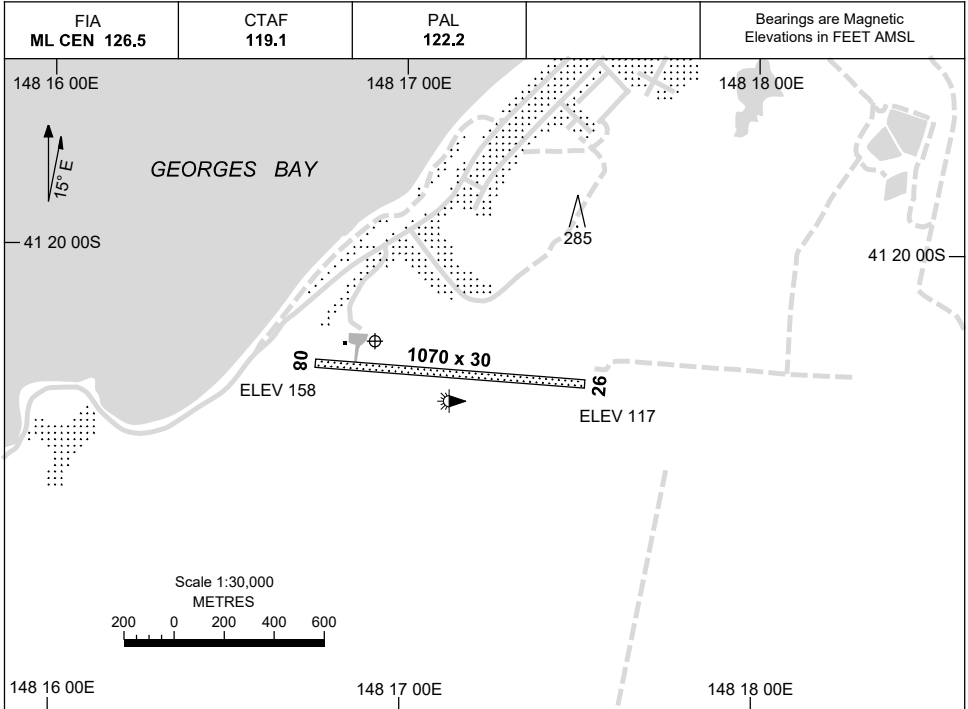

7 SEP 2023

AD ELEV 158  
41 20 12S 148 16 55E

AERODROME CHART  
**SAINT HELENS, TAS (YSTH)**

	<b>AERODROME LIGHTING</b>
<b>RWY</b>	TAXIWAY : BLUE EDGE RL : PAL 122.2 , SDBY (EMERG, MANUAL ACT, 45 MIN PN, ARO 03 6376 7900)
<b>08</b> <small>079</small>	LIRL
<small>259</small> <b>26</b>	LIRL

**NOTES**

1. NIGHT CIRCUITS MUST REMAIN E OF ST HELENS TOWN AND OVER WATER WHEN AIRCRAFT ARE WEST OF THE AERODROME.
2. AWIS (PHONE) 03 6283 8606
3. FIA FREQ 126.5 AVBL CIRCUIT AREA.

Changes: NOTES.

STHAD01-176