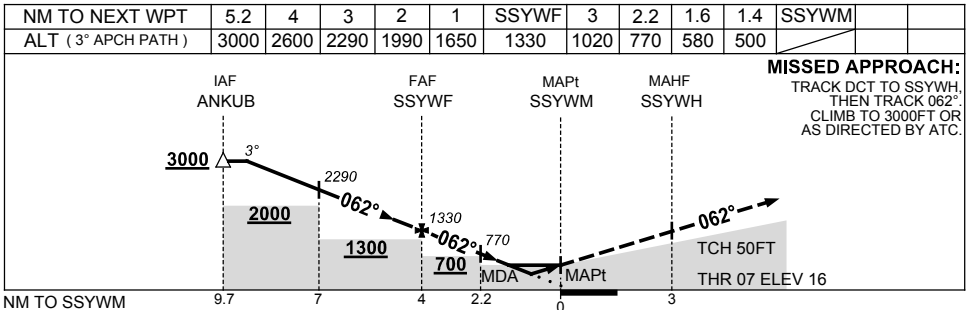

USE QNH

RNP RWY 07

30 NOV 2023

**SYDNEY/KINGSFORD SMITH, NSW (YSSY)**

**NOTES**

CATEGORY	A	B	C	D
LNAV/VNAV	500 (484-2.7)			
LNAV	580 (559-3.2)			
CIRCLING *	710 (689-2.4)		1000 (979-4.0)	1000 (979-5.0)
ALTERNATE	(1189-4.4)		(1479-6.0)	(1479-7.0)

1. MAX IAS:  
ANKUB : 185KT.
- \*2. NO CIRCLING BEYOND 3 DME SY EAST OF RWY 16R & NORTH OF RWY 25.

Changes: MISSED APCH ALT, Editorial.

SSYGN05-177