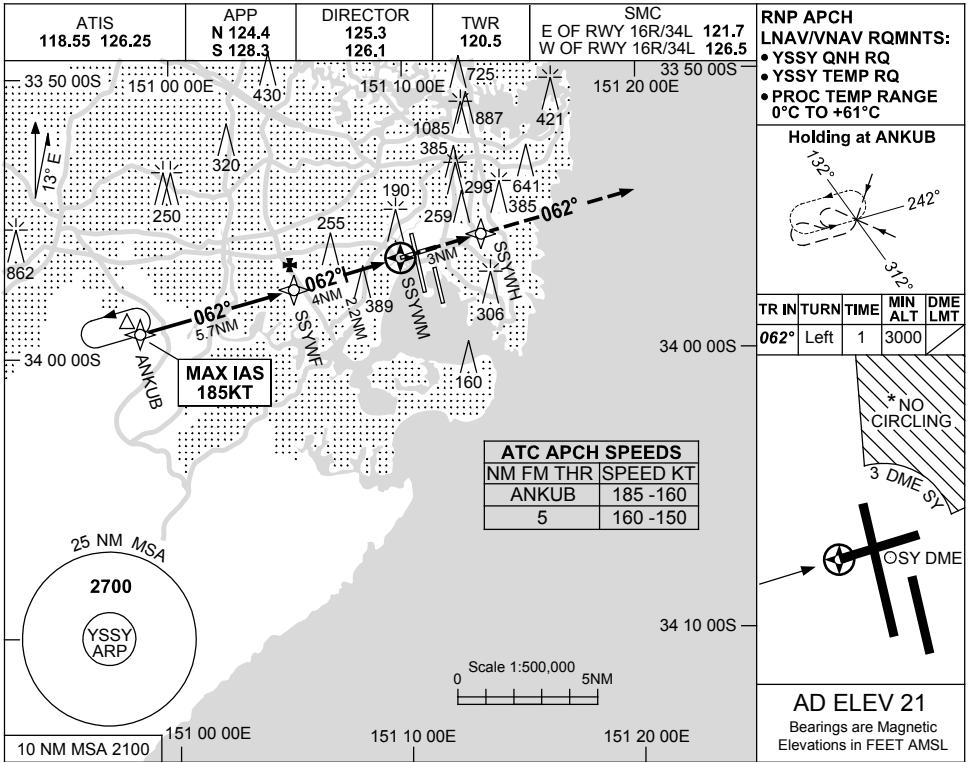

USE QNH

RNP RWY 07

30 NOV 2023

**SYDNEY/KINGSFORD SMITH, NSW (YSSY)**

**NOTES**

CATEGORY	A	B	C	D
LNAV/VNAV	500 (484-2.7)			
LNAV	580 (559-3.2)			
CIRCLING *	710 (689-2.4)		1000 (979-4.0)	1000 (979-5.0)
ALTERNATE	(1189-4.4)		(1479-6.0)	(1479-7.0)

1. MAX IAS:  
ANKUB : 185KT.
- \*2. NO CIRCLING BEYOND 3 DME SY EAST OF RWY 16R & NORTH OF RWY 25.

Changes: MISSED APCH ALT, Editorial.

SSYGN05-177