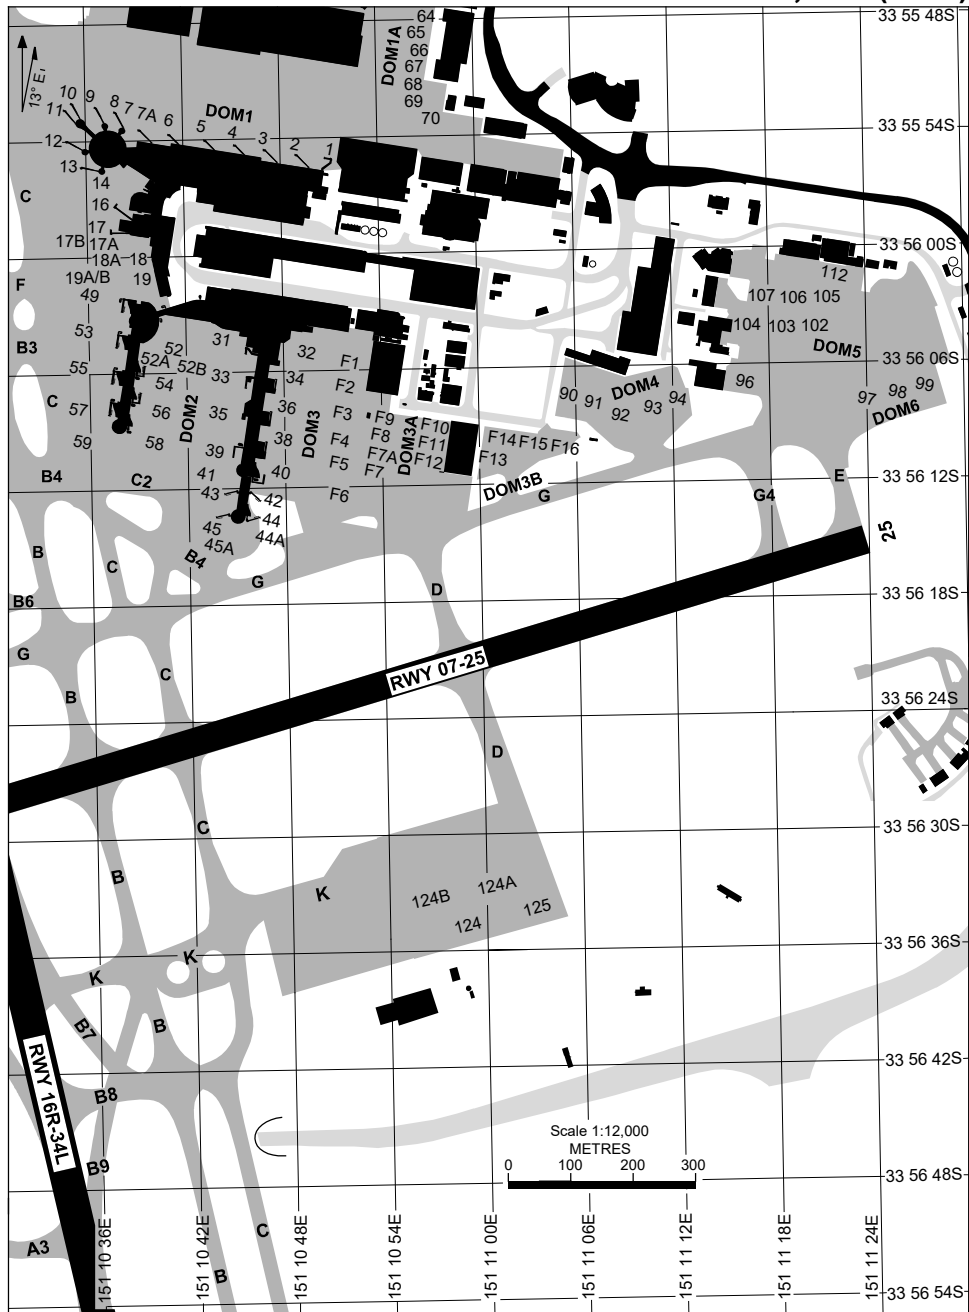

28 NOV 2024

SYDNEY/KINGSFORD SMITH, NSW (YSSY)

Changes: TWY D, TWY K, BAYS 120 - 121B CLOSED, BAYS 124 - 125 ADDED.

SSYAP03-181