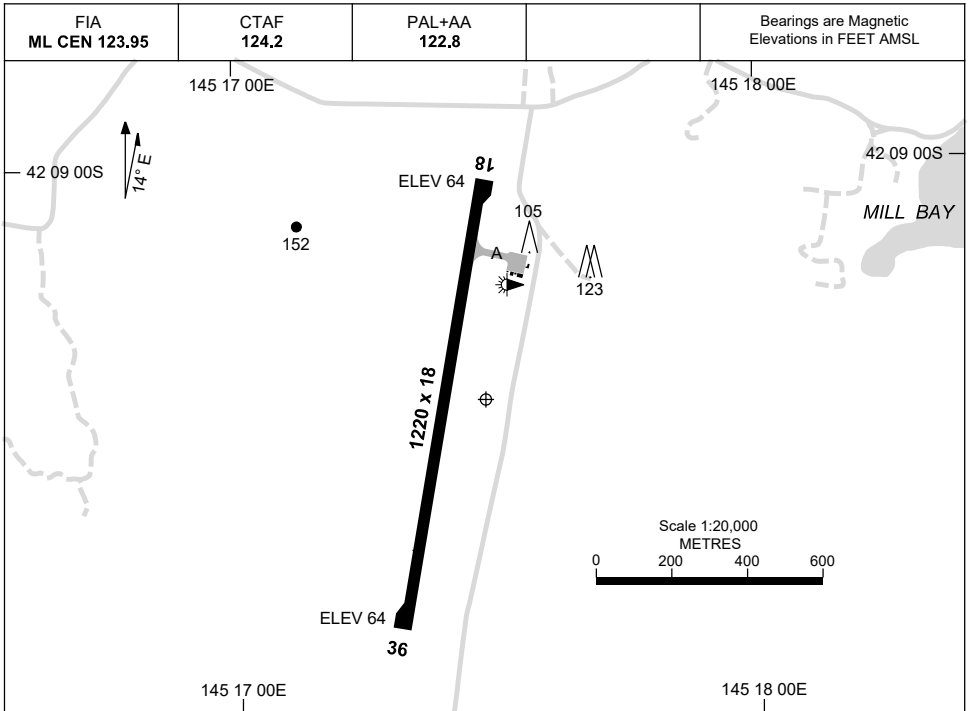

7 SEP 2023

AD ELEV 66
42 09 20S 145 17 29E

AERODROME CHART
STRAHAN, TAS (YSRN)

	AERODROME LIGHTING
RWY	TAXIWAY : BLUE EDGE RL : PAL+AA 122.8
18 <small>178</small>	LIRL
<small>358</small> 36	LIRL

NOTES

1. AWIS (PHONE) 03 6283 8607
2. ML CEN FIA 123.95 AVBL IN CIRCUIT AREA.