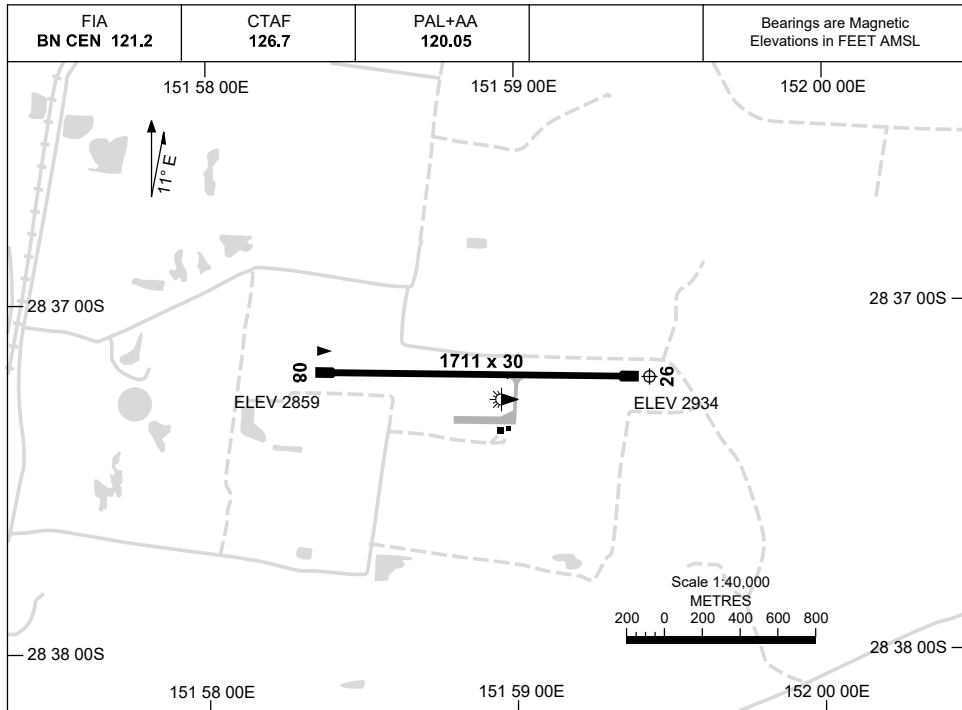

1 DEC 2022

AD ELEV 2934
28 37 13S 151 59 26E

AERODROME CHART
STANTHORPE, QLD (YSPE)

	AERODROME LIGHTING
RWY	TAXIWAY : BLUE EDGE RL : PAL+AA 120.05
08 <small>080</small>	LIRL
<small>260</small> 26	LIRL

NOTES

1. BN CEN FIA 121.2 AVBL IN CIRCUIT AREA.

Changes: PTBL REMOVED.

SPEAD01-173