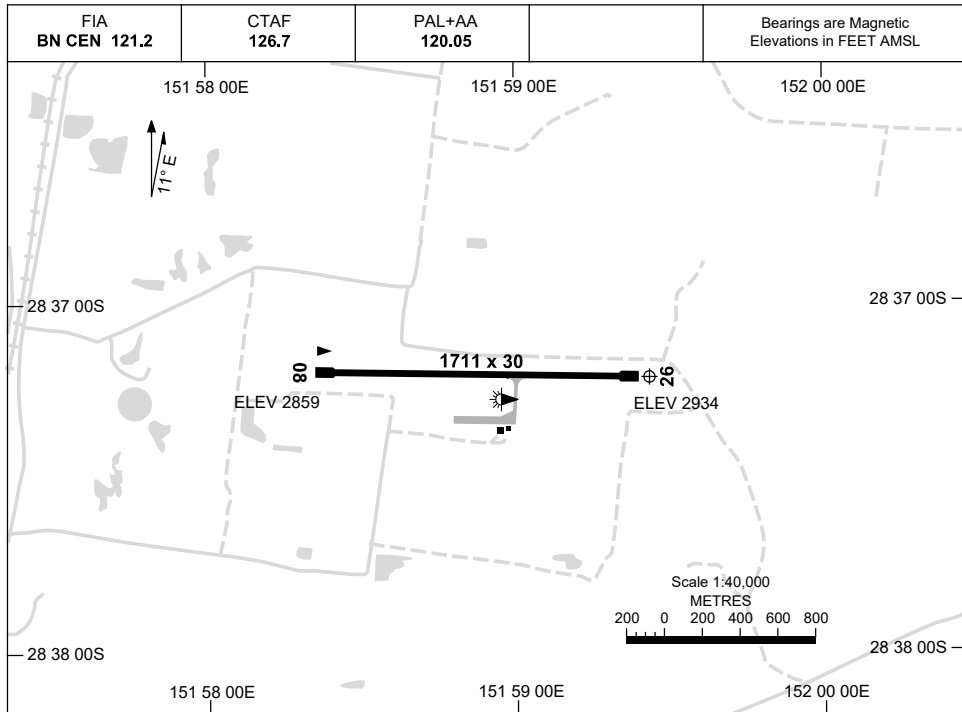

1 DEC 2022

AD ELEV 2934
28 37 13S 151 59 26E

AERODROME CHART
STANTHORPE, QLD (YSPE)

	AERODROME LIGHTING
RWY	TAXIWAY : BLUE EDGE RL : PAL+AA 120.05
08 <small>080</small>	LIRL
<small>260</small> 26	LIRL

NOTES

1. BN CEN FIA 121.2 AVBL IN CIRCUIT AREA.

Changes: PTBL REMOVED.

SPEAD01-173