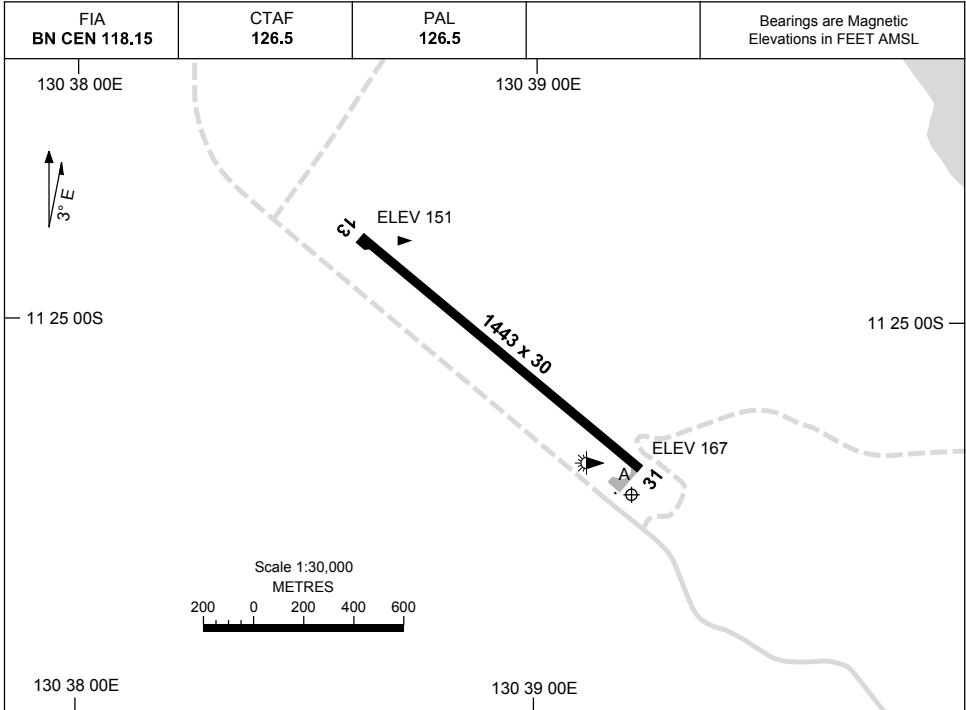

15 JUN 2023

AD ELEV 173
11 25 22S 130 39 13E

AERODROME CHART
SNAKE BAY, NT (YSNK)

	AERODROME LIGHTING
RWY	TAXIWAY: BLUE EDGE RL : PAL 126.5 (EMERG ONLY)
13 ¹²⁷	LIRL
³⁰⁷ 31	LIRL

NOTES

1. FIA FREQ 118.15 AVBL IN CIRCUIT AREA.

Changes: THR ELEV.

SNKAD01-175