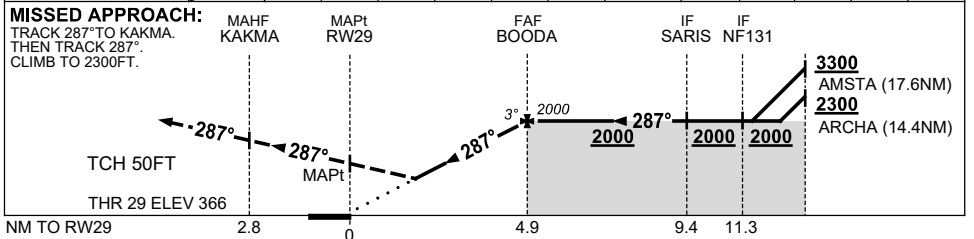

FOR CASA APPROVED OPERATORS ONLY

RNP X RWY 29 (AR)

13 JUN 2024

USE QNH

NORFOLK ISLAND, (YSNF)

DIST TO NEXT WPT	RW29	0.9	1.1	1.5	2	3	4	BOODA				
ALT (3° APCH PATH)		690	780	890	1050	1370	1690	2000				

NOTES

CATEGORY	A	B	C	D
RNP(0.3)		890 (524-3.0)		
RNP(0.2)		760 (394-2.2)		
RNP(0.1)		690 (324-1.8)		
CIRCLING	NOT AUTHORISED			
ALTERNATE	(1129-4.4)		(1189-6.0)	(1509-7.0)