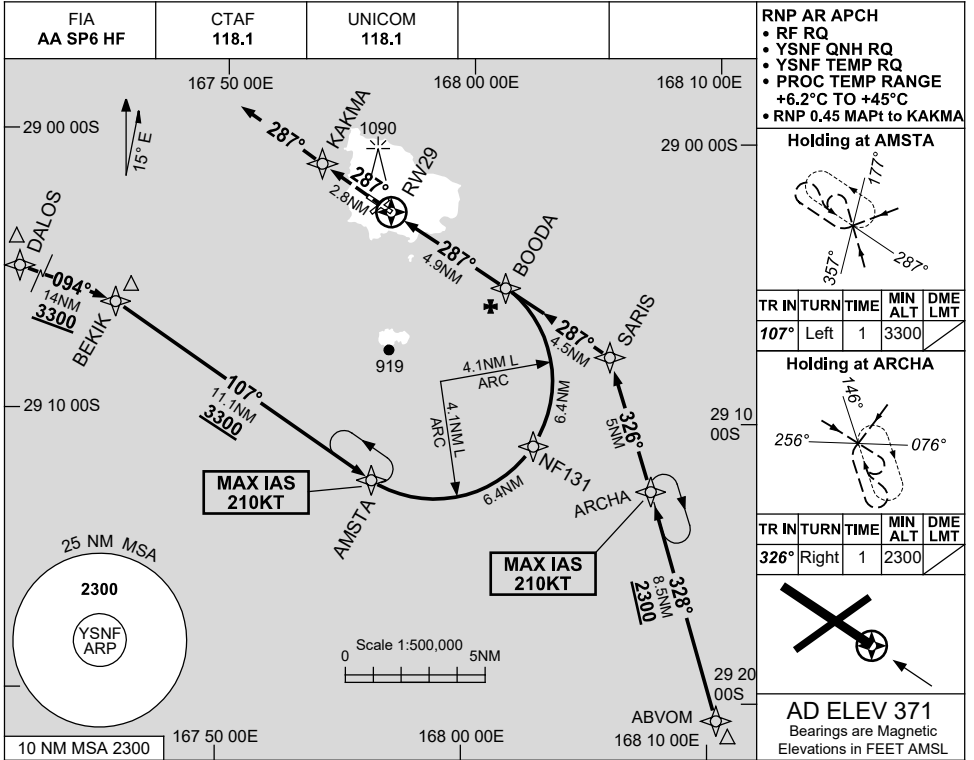

FOR CASA APPROVED OPERATORS ONLY

RNP X RWY 29 (AR)

13 JUN 2024

USE QNH

NORFOLK ISLAND, (YSNF)

DIST TO NEXT WPT	RW29	0.9	1.1	1.5	2	3	4	BOODA				
ALT (3° APCH PATH)		690	780	890	1050	1370	1690	2000				

NOTES

CATEGORY	A	B	C	D
RNP(0.3)		890 (524-3.0)		
RNP(0.2)		760 (394-2.2)		
RNP(0.1)		690 (324-1.8)		
CIRCLING	NOT AUTHORISED			
ALTERNATE	(1129-4.4)		(1189-6.0)	(1509-7.0)

1. MAX IAS:
ARCHA : 210KT
AMSTA : 210KT.
2. AWIS (PHONE)
02 9353 6443

Changes: BEKIK REPLACES BECKY, SARIS REPLACES SIRUS, KAKMA REPLACES MUMSY.

SNFGN02-179