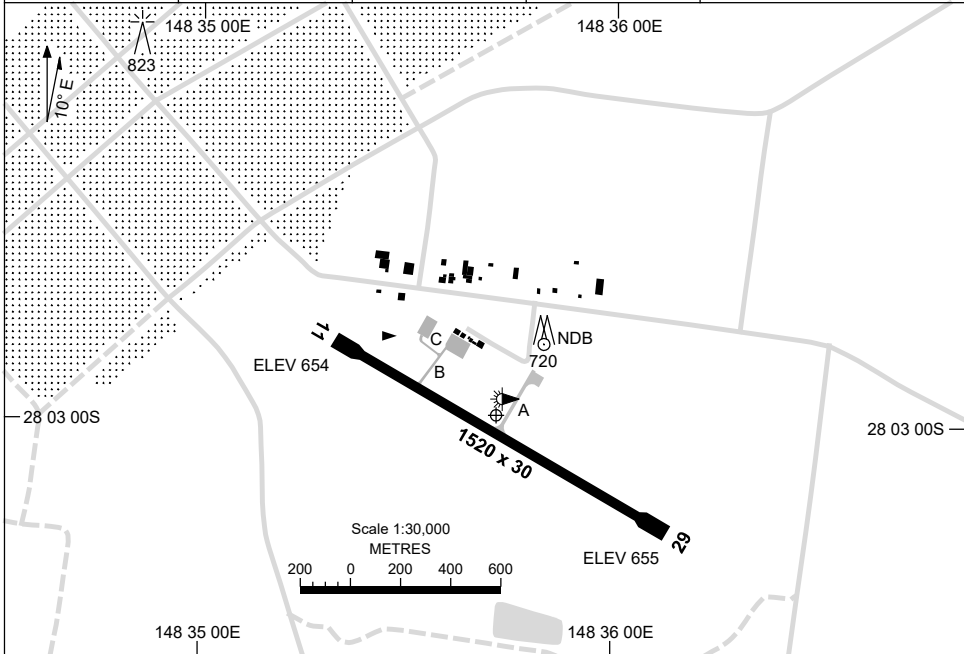

30 NOV 2023

AD ELEV 656
28 02 59S 148 35 43E

AERODROME CHART
SAINT GEORGE, QLD (YSGE)

FIA BN CEN 118.95	CTAF+AFRU 126.7	AFRU+PAL 126.7		Bearings are Magnetic Elevations in FEET AMSL
----------------------	--------------------	-------------------	--	--

	AERODROME LIGHTING	
RWY	TAXIWAY : BLUE EDGE RL : AFRU+PAL 126.7 , SDBY (15 SEC)	
11 ¹¹¹	LIRL	
²⁹¹ 29	LIRL	

NOTES

Changes: TWY, APN, REMOVED PTBL LIGHTING.

SGEAD01-177