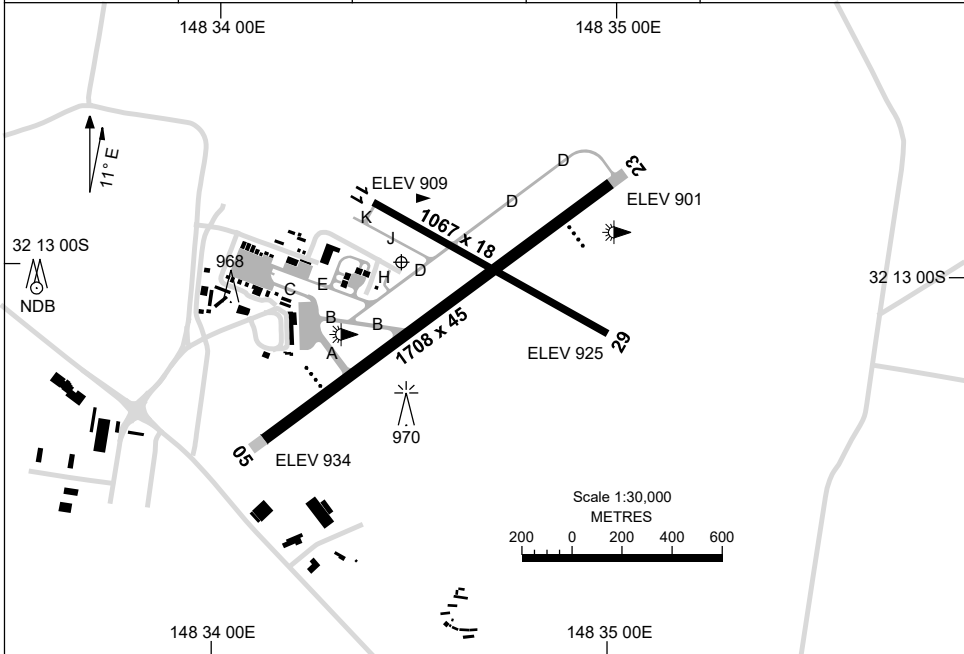

21 MAR 2024

AD ELEV 935
32 13 00S 148 34 29E

AERODROME CHART
DUBBO, NSW (YSDU)

AWIS 122.975	FIA ML CEN 123.9	CTAF+AFRU 134.0	PAL 121.3	Bearings are Magnetic Elevations in FEET AMSL
-----------------	---------------------	--------------------	--------------	--

RWY	AERODROME LIGHTING	
		TAXIWAY : BLUE EDGE , TWY A&B RL : PAL 121.3 , SDBY (9 SEC)
05 ⁰⁴³	PAPI 3.0° 46FT LIRL	
²²³ 23	PAPI 3.0° 46FT LIRL	
11 ¹⁰⁸	NIL	
²⁸⁸ 29	NIL	

NOTES

1. AWIS REQUIRES 1 SEC PULSE TO ACTIVATE.