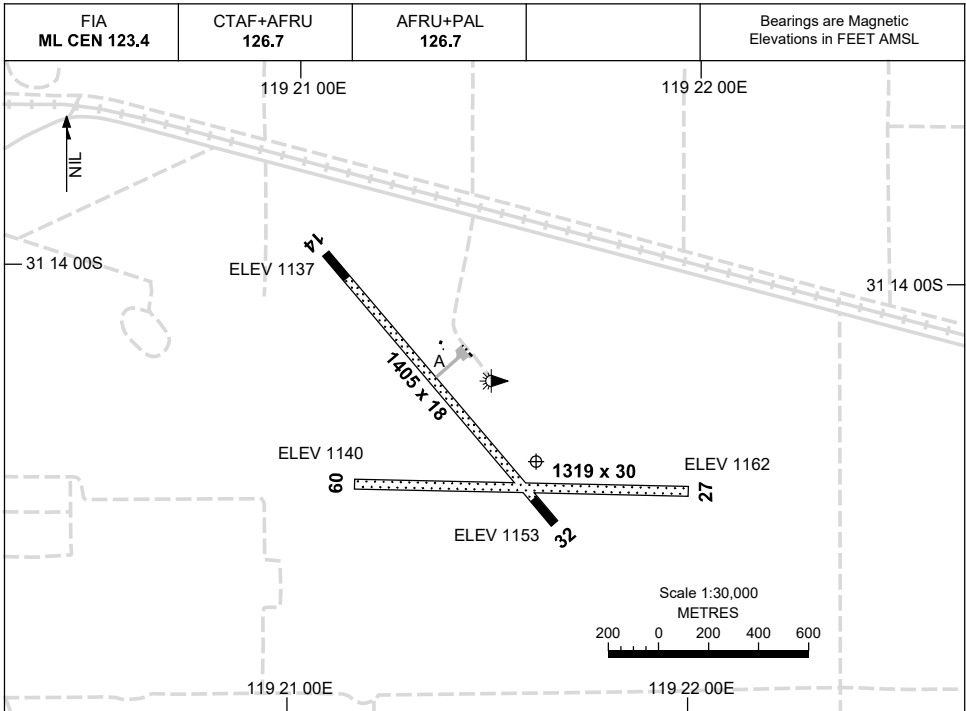

8 SEP 2022

AD ELEV 1163  
31 14 25S 119 21 35E

AERODROME CHART  
**SOUTHERN CROSS, WA (YSCR)**

	<b>AERODROME LIGHTING</b>
<b>RWY</b>	TAXIWAY : BLUE EDGE RL : AFRU+PAL 126.7
<b>14</b> <sup>138</sup> <sup>318</sup> <b>32</b>	LIRL (EMERG ONLY) LIRL (EMERG ONLY)
<b>09</b> <sup>090</sup> <sup>270</sup> <b>27</b>	NIL NIL

**NOTES**

1. AWIS (PHONE) 08 6216 2637
2. FIA FREQ 123.4 AVBL CIRCUIT AREA.

Changes: NOTES.

SCRAD01-172