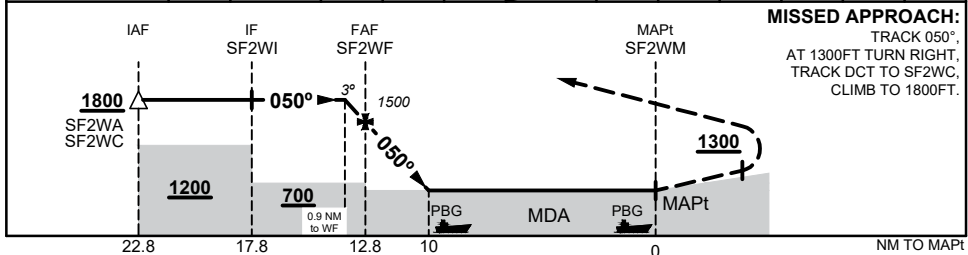

FOR CASA APPROVED OPERATORS ONLY
USE QNH

RNP 050

13 JUN 2024

SCAWFELL ISLAND, QLD (YSCF)

NM TO NEXT WPT	0.9	SF2WF	12	11	10	SF2WM				
ALT (3° APCH PATH)	1800	1500	1240	920	600					

NOTES

- MAPt LOCATED AT PRP:
(S20 46 01, E149 57 13)

CATEGORY	H
LNAV (AREA QNH)	600 (600 - 2.1)
ALTERNATE	(1100 - 4.1)

Changes: REMOVED MINIMA YMBK QNH, REMOVED NOTE 2, Editorial

SCFGN01- 179

FOR CASA APPROVED OPERATORS ONLY