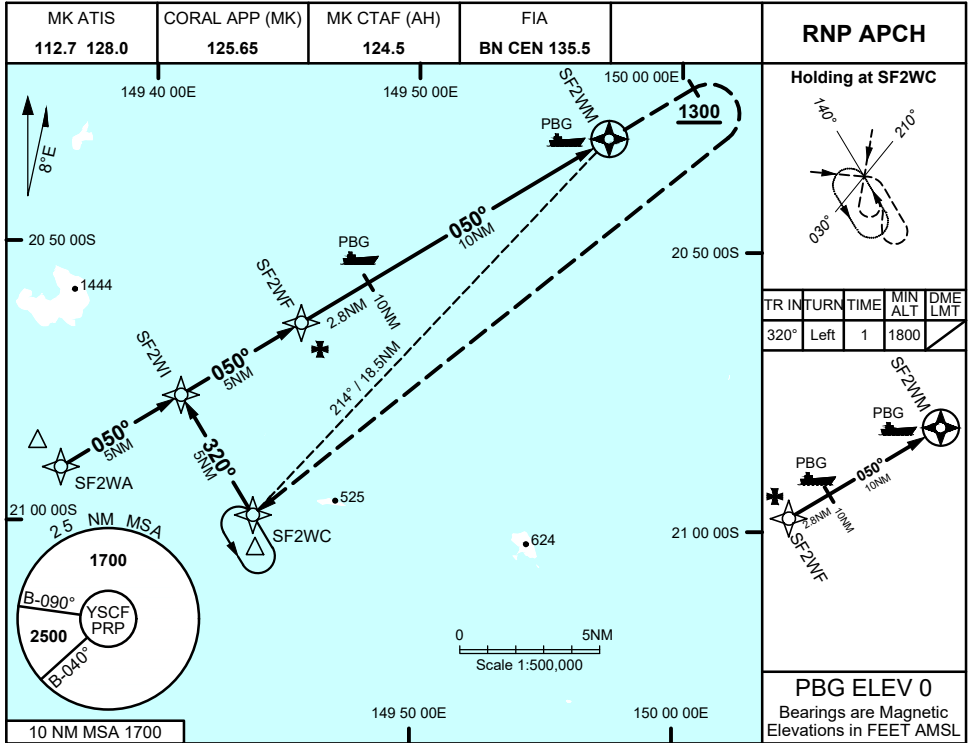

FOR CASA APPROVED OPERATORS ONLY
USE QNH

RNP 050

13 JUN 2024

SCAWFELL ISLAND, QLD (YSCF)

NM TO NEXT WPT	0.9	SF2WF	12	11	10	SF2WM				
ALT (3° APCH PATH)	1800	1500	1240	920	600					

NOTES

- MAPt LOCATED AT PRP:
(S20 46 01, E149 57 13)

CATEGORY	H
LNAV (AREA QNH)	600 (600 - 2.1)
ALTERNATE	(1100 - 4.1)

Changes: REMOVED MINIMA YMBK QNH, REMOVED NOTE 2, Editorial

SCFGN01- 179

FOR CASA APPROVED OPERATORS ONLY