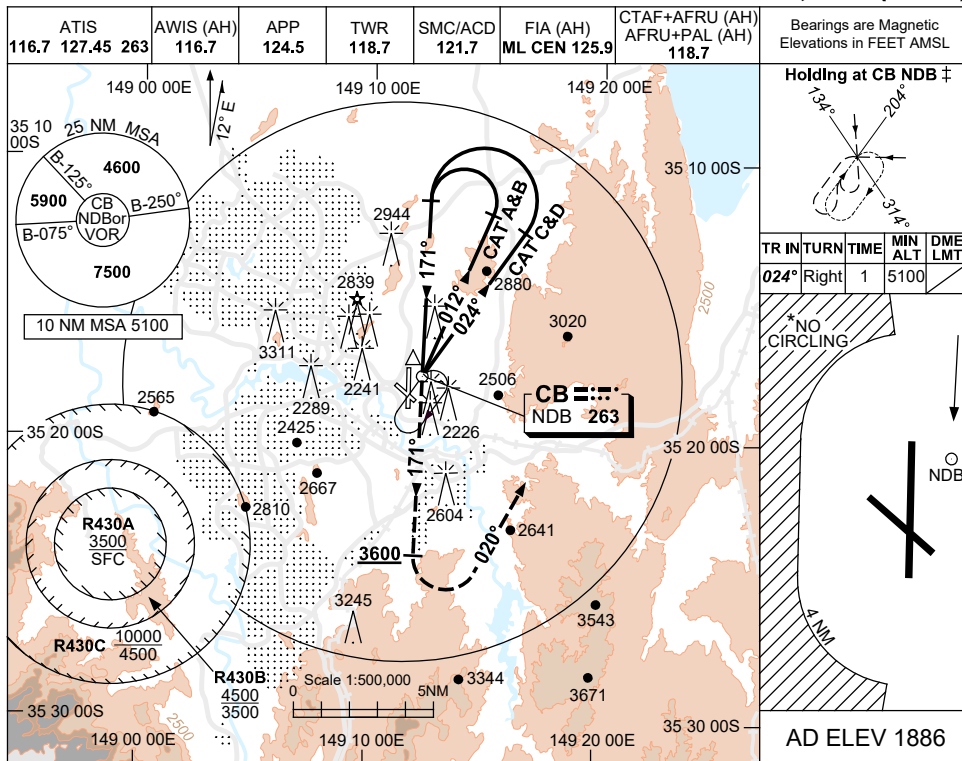

USE QNH

NDB-A

CANBERRA, ACT (YSCB)

17 JUN 2021

DME DIST	NOT APPLICABLE					
ALT						

NOTES

CATEGORY	A	B	C	D
CIRCLING *	3350 (1464-2.4)		3580 (1694-4.0)	3720 (1834-5.0)
ALTERNATE	(1964-4.4)		(2194-6.0)	(2334-7.0)

‡ 1. MAX IAS : INITIAL : 185KT. HOLDING: 210KT.
 * 2. NO CIRCLING BEYOND 4NM WEST OF RWY 17/35.
 3. COLOUR: SEE SPEC NOTICES.

Changes: COORD FMT, Editorial.

SCBNB01-167