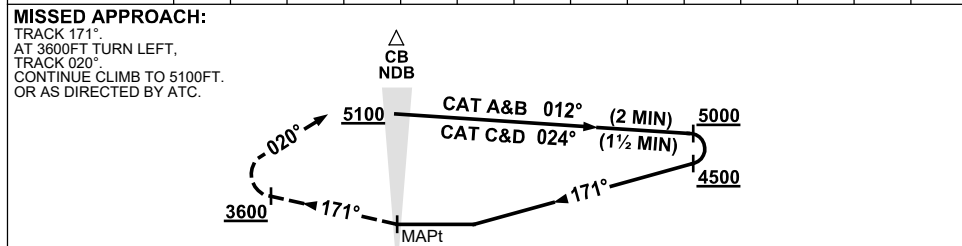

USE QNH

NDB-A

CANBERRA, ACT (YSCB)

17 JUN 2021

DME DIST	NOT APPLICABLE					
ALT						

NOTES

CATEGORY	A	B	C	D
CIRCLING *	3350 (1464-2.4)		3580 (1694-4.0)	3720 (1834-5.0)
ALTERNATE	(1964-4.4)		(2194-6.0)	(2334-7.0)

‡ 1. MAX IAS : INITIAL : 185KT. HOLDING: 210KT.
 * 2. NO CIRCLING BEYOND 4NM WEST OF RWY 17/35.
 3. COLOUR: SEE SPEC NOTICES.

Changes: COORD FMT, Editorial.

SCBNB01-167