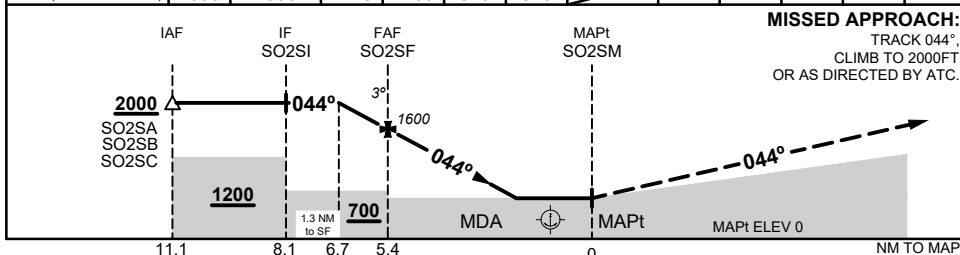

FOR CASA APPROVED OPERATORS ONLY

USE QNH

RNP 044

SEABUOY, WA (YSBY)

21 MAR 2024

NM TO NEXT WPT	1.3	SO2SF	5	4	3	2	SO2SM				
ALT (3° APCH PATH)	2000	1600	1470	1160	840	520					

NOTES

1. MAX IAS:
INITIAL : 90KTS
HOLDING : 90 KTS
2. MAPt LOCATED 1.0 NM FROM SEABUOY
3. REMOTE ALTIMETER
SETTING SOURCE YPKA
4. PRP (S20 24 49, E116 43 47)

CATEGORY	H
YPKA QNH	520 (520 - 2.5)
AREA QNH	600 (600 - 2.5)
ALTERNATE	(1100 - 4.5)

Changes: YPKA CTR, CTA, Editorial

SBYGN01-178

FOR CASA APPROVED OPERATORS ONLY