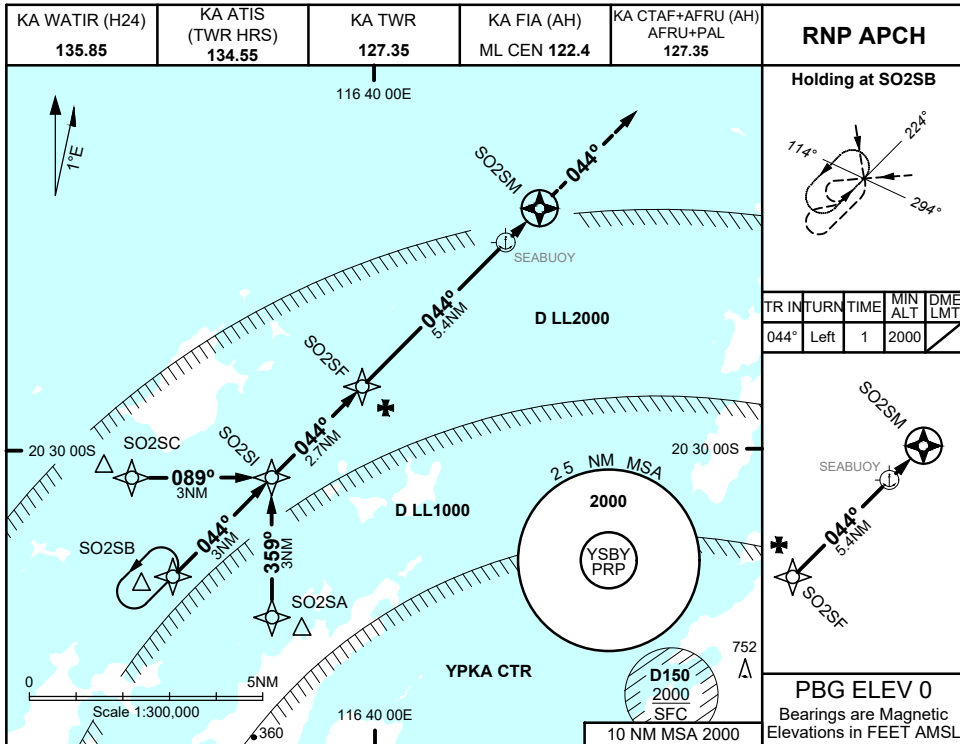

FOR CASA APPROVED OPERATORS ONLY

USE QNH

RNP 044

SEABUOY, WA (YSBY)

21 MAR 2024

NM TO NEXT WPT	1.3	SO2SF	5	4	3	2	SO2SM				
ALT (3° APCH PATH)	2000	1600	1470	1160	840	520					

NOTES

1. MAX IAS:
INITIAL : 90KTS
HOLDING : 90 KTS
2. MAPt LOCATED 1.0 NM FROM SEABUOY
3. REMOTE ALTIMETER
SETTING SOURCE YPKA
4. PRP (S20 24 49, E116 43 47)

CATEGORY	H
YPKA QNH	520 (520 - 2.5)
AREA QNH	600 (600 - 2.5)
ALTERNATE	(1100 - 4.5)

Changes: YPKA CTR, CTA, Editorial

SBYGN01-178

FOR CASA APPROVED OPERATORS ONLY