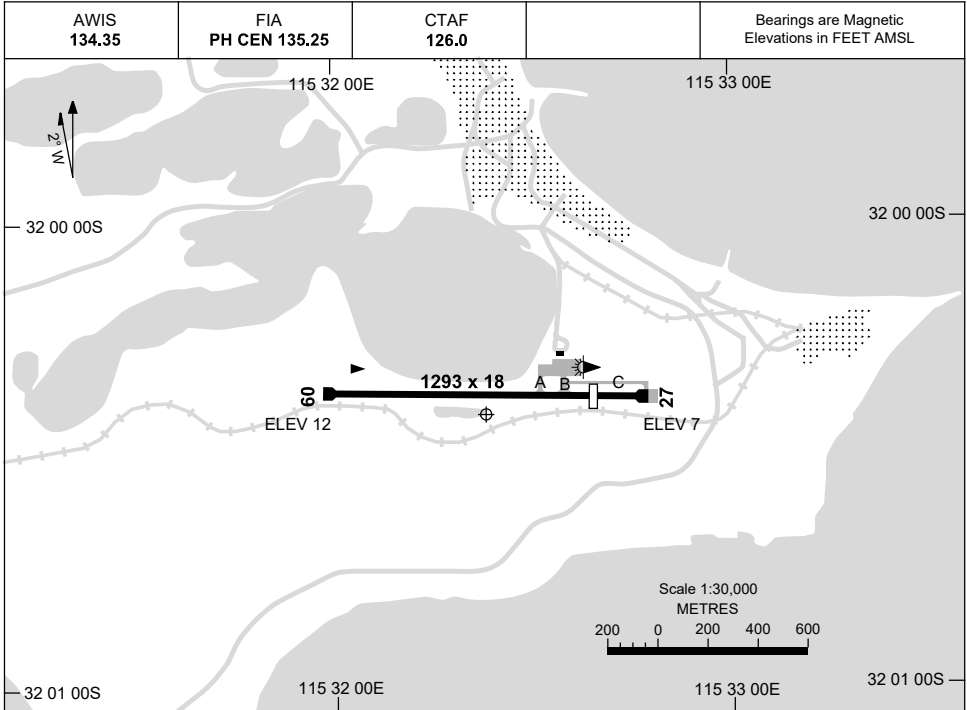

13 JUN 2024

AD ELEV 12
32 00 24S 115 32 23E

AERODROME CHART
ROTTNEST ISLAND, WA (YRTI)

	AERODROME LIGHTING
RWY	TAXIWAY: BLUE EDGE TWY B RL : EMERGENCY ONLY (ARO : 08 9372 9788)
09 <small>092</small>	LIRL
<small>272</small> 27	LIRL

NOTES

Changes: RWY 27 THR ELEV, REMOVAL OF OBSTACLE, TWY LIGHTING, Editorial.

RTIAD01-179