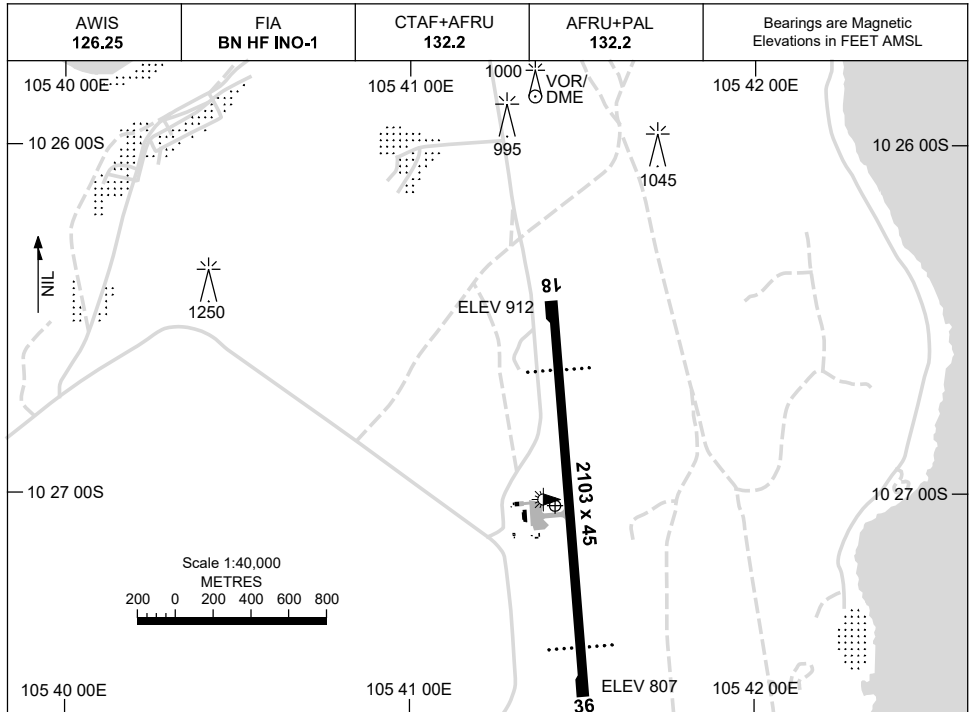

23 MAR 2023

AD ELEV 913
10 27 02S 105 41 25E

AERODROME CHART
CHRISTMAS ISLAND, AUSTRALIA (YPXM)

RWY	AERODROME LIGHTING
	TAXIWAY : BLUE EDGE RL : AFRU+PAL 132.2 , MAN ON REQ , SDBY (15 SEC) , PTBL (EMERG ONLY, 90 MIN PN)

18 ¹⁷⁵	PAPI 3.3° 53FT LIRL PTBL
³⁵⁵ 36	PAPI 3.0° 53FT LIRL PTBL

NOTES

Changes: NOTES REMOVED.

PXMAD01-174