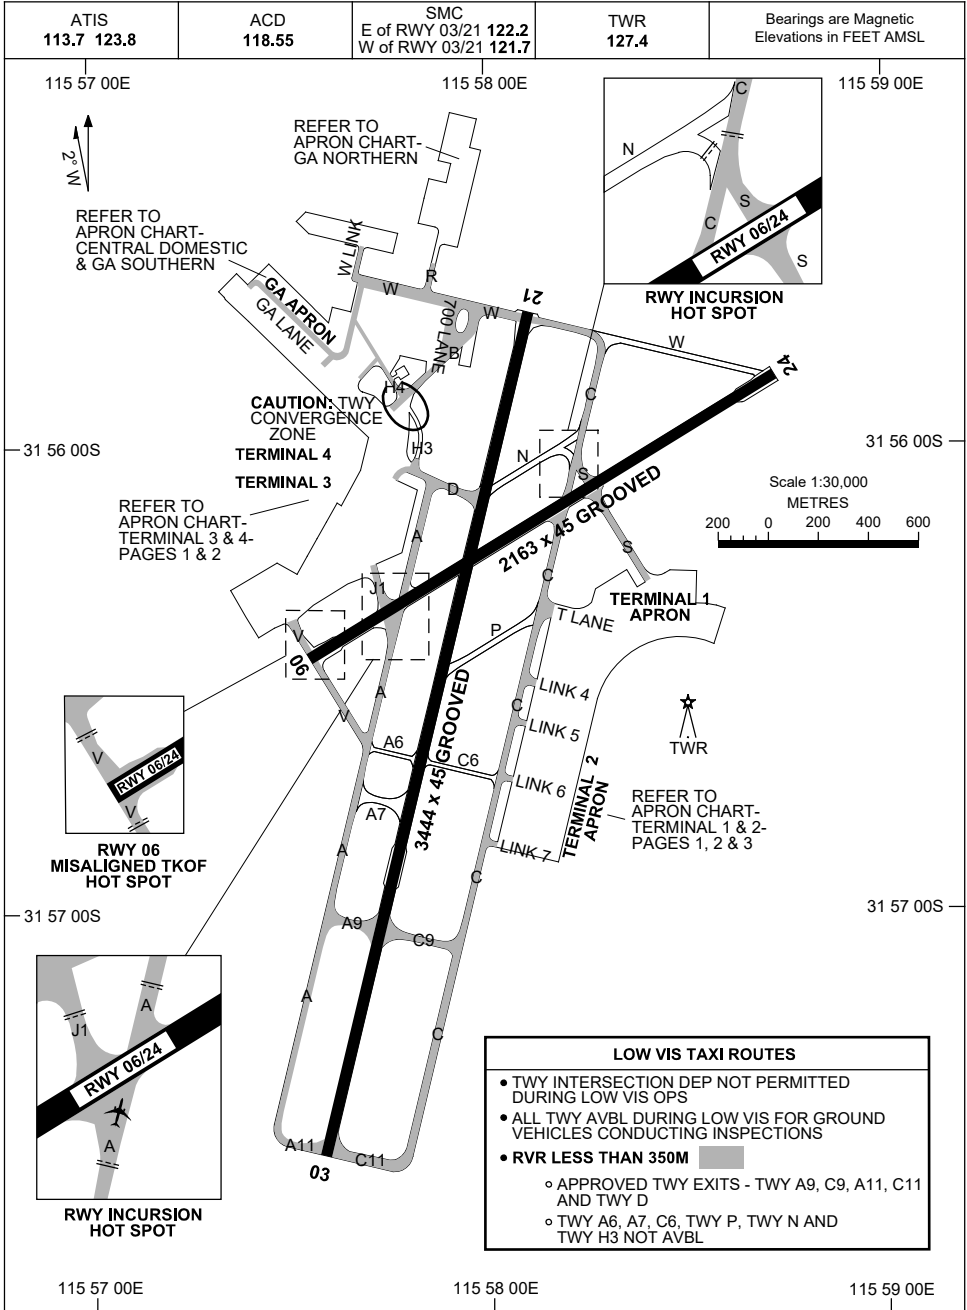

AERODROME GROUND MOVEMENT CHART - Page 2  
**PERTH, WA (YPPH)**

13 JUN 2024

Changes: TAXI ROUTE RVR LESS THAN 550M REMOVED, Editorial.

PPHAG02-199