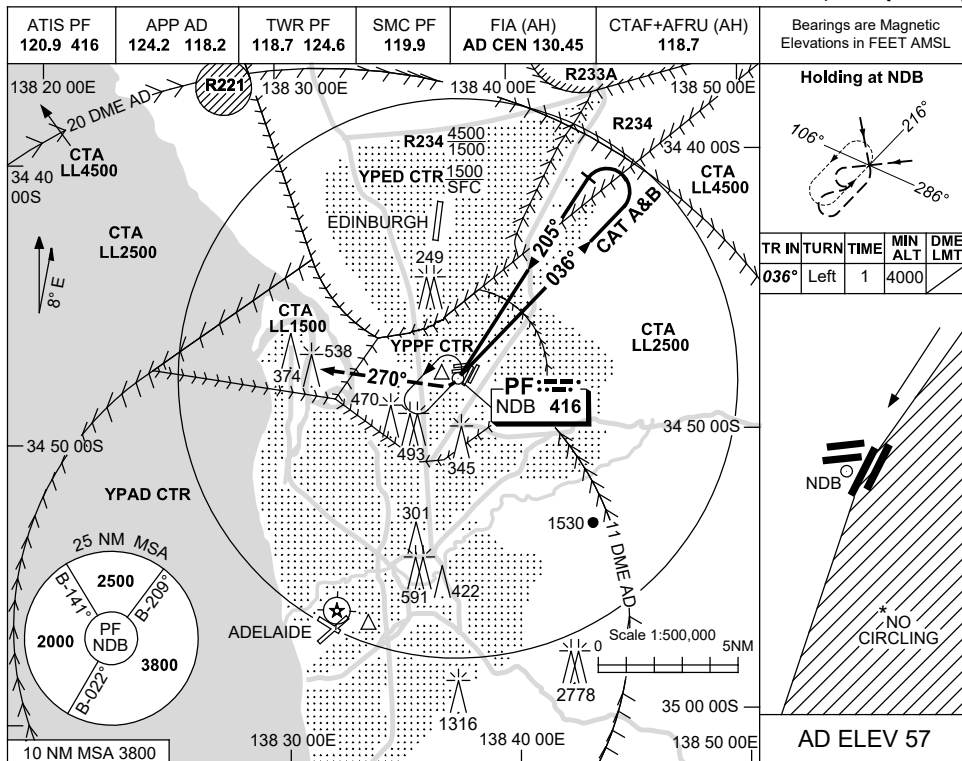

USE QNH

NDB-Y RWY 21R

25 MAR 2021

ADELAIDE/PARAFIELD, SA (YPPF)

NM to AD DME

NOTES

CATEGORY	A	B	C	D
S-I NDB	1580 (1531-5.0)		NOT APPLICABLE	
CIRCLING *	1580 (1523-2.4)			
ALTERNATE	(2023-4.4)			

1. MAX IAS:
INITIAL:
CAT A&B 140KT.
HOLDING: 150KT.
- *2. NO CIRCLING EAST OF RWY 03L/21R.
3. PROC NOT AVBL FOR TRAINING.

Changes: EDINBURGH AIRPORT RWY DEPICTION, COORD FMT, 249FT OBST ADDED, Editorial.

PPFNB01-166