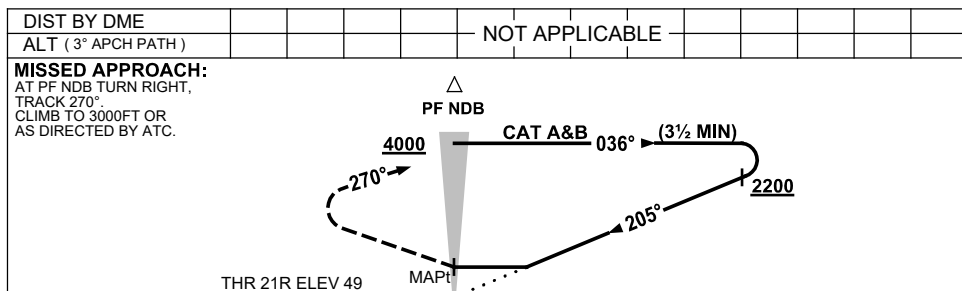

USE QNH

NDB-Y RWY 21R

25 MAR 2021

ADELAIDE/PARAFIELD, SA (YPPF)

NM to AD DME

NOTES

CATEGORY	A	B	C	D
S-I NDB	1580 (1531-5.0)		NOT APPLICABLE	
CIRCLING *	1580 (1523-2.4)			
ALTERNATE	(2023-4.4)			

1. MAX IAS:
INITIAL:
CAT A&B 140KT.
HOLDING: 150KT.
- *2. NO CIRCLING EAST OF RWY 03L/21R.
3. PROC NOT AVBL FOR TRAINING.

Changes: EDINBURGH AIRPORT RWY DEPICTION, COORD FMT, 249FT OBST ADDED, Editorial.

PPFNB01-166