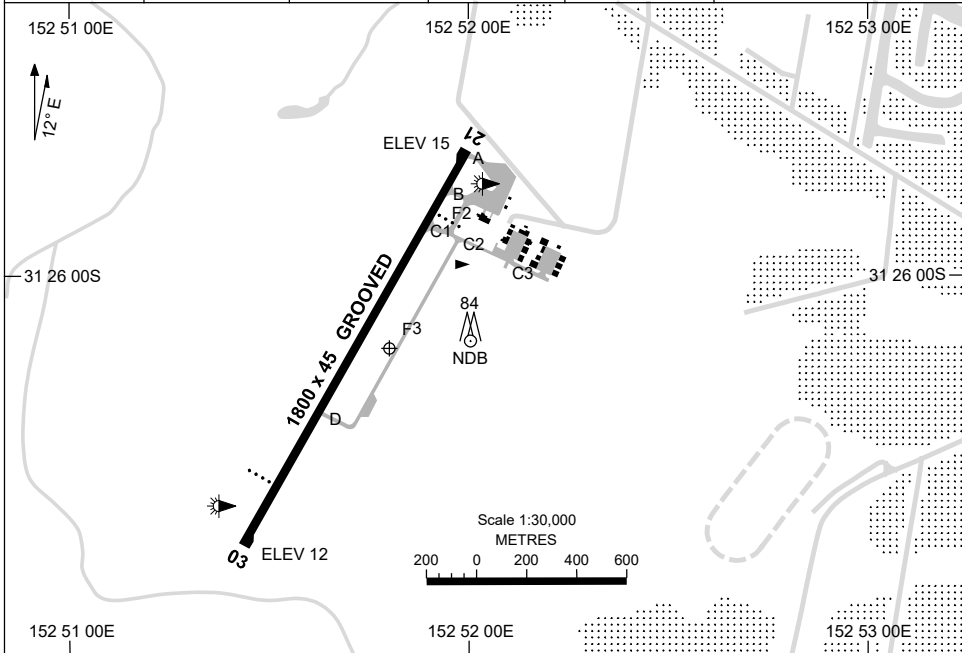

7 SEP 2023

AD ELEV 15
31 26 09S 152 51 48E

AERODROME CHART
PORT MACQUARIE, NSW (YPMQ)

AWIS 128.45	FIA BN CEN 120.55	CTAF+AFRU 118.1	PAL 122.3		Bearings are Magnetic Elevations in FEET AMSL
----------------	----------------------	--------------------	--------------	--	--

	AERODROME LIGHTING	
RWY	TAXIWAY : BLUE EDGE TWY A, B, C1, F2 RL : PAL 122.3 , SDBY (15 SEC)	
03 <small>017</small>	PAPI 3.0° 54FT LIRL	
<small>197</small> 21	PAPI 3.0° 54FT LIRL	

NOTES

1. FIA FREQ 120.55 AVBL IN CIRCUIT AREA.
FOR ON GROUND COM CONTACT BN CEN 126.6