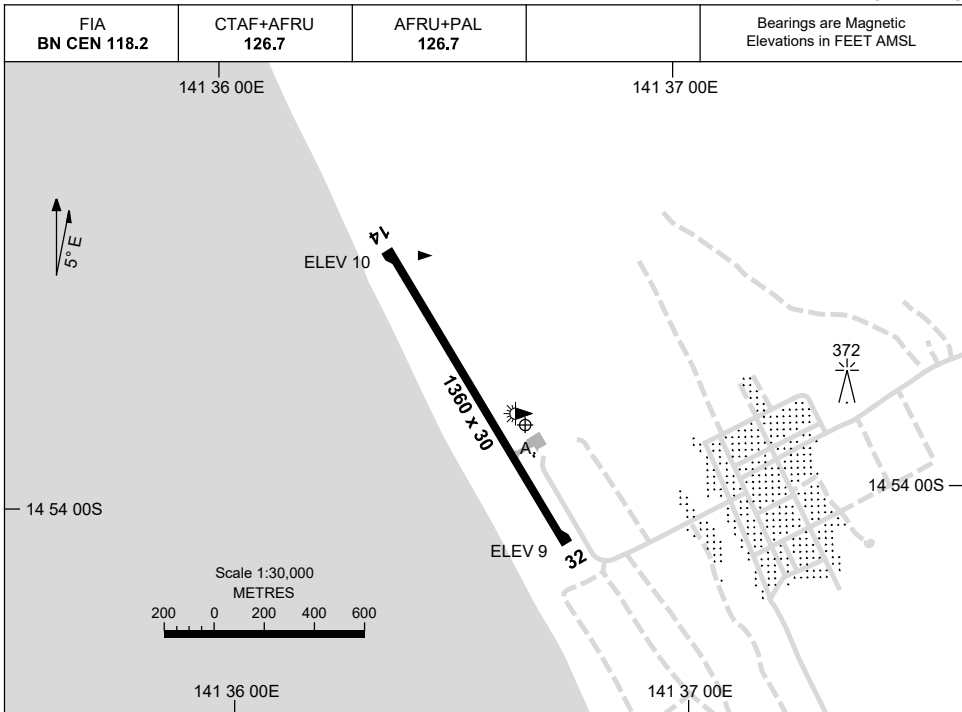

21 MAR 2024

AD ELEV 11
14 53 51S 141 36 39E

AERODROME CHART
PORMPURAAW, QLD (YPMP)

	AERODROME LIGHTING
RWY	RL : AFRU+PAL 126.7, SDBY (8 SEC)
14 ¹⁴⁵	LIRL
³²⁵ 32	LIRL

NOTES

1. FIA FREQ 118.2 AVBL AT 8,000FT.