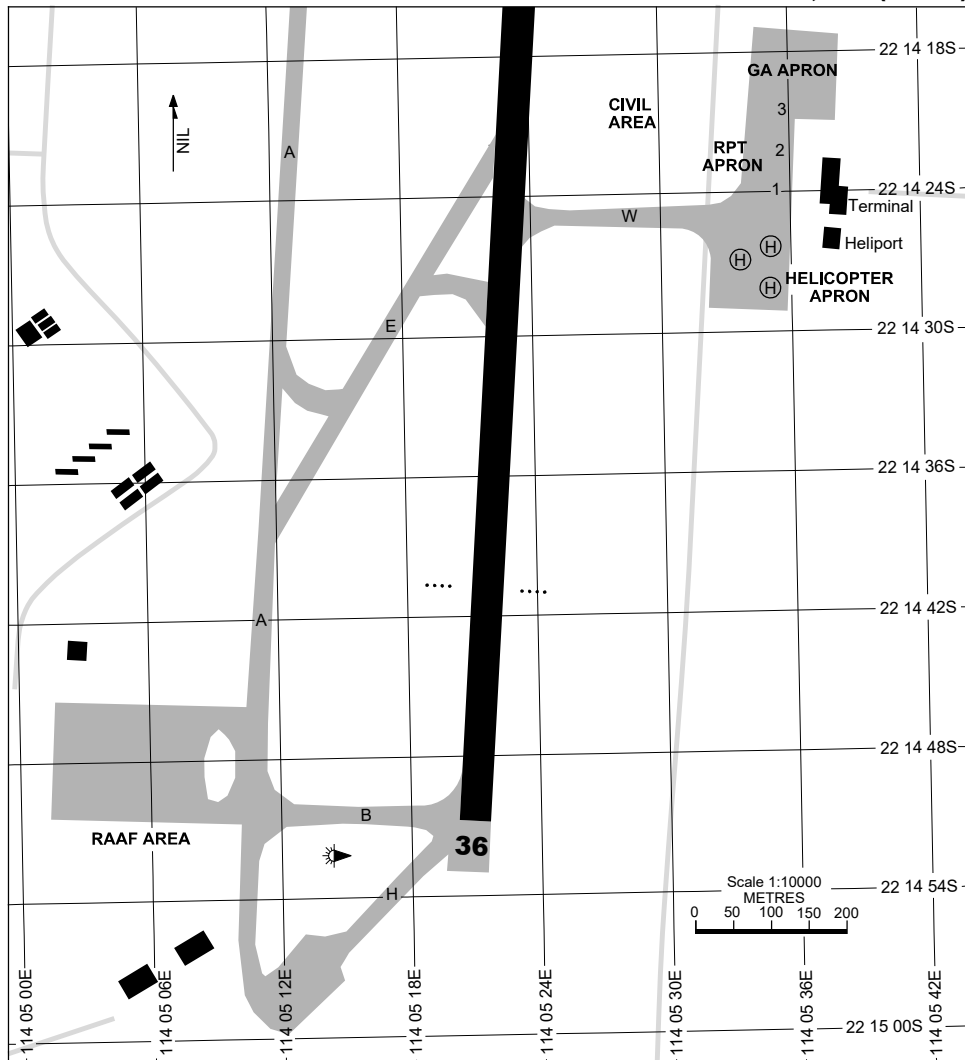

30 NOV 2023

APRON CHART LEARMONTH, WA (YPLM)

PARKING POSITION INFORMATION

STAND	CO-ORDINATES	ELEV (ft)	CAPACITY	HYDRANT FUEL
1	22 14 23.88S 114 05 36.17E	15	A320	JET A1
2	22 14 22.14S 114 05 36.49E	15	B712	JET A1
3	22 14 20.03S 114 05 36.64E	15	A320	JET A1