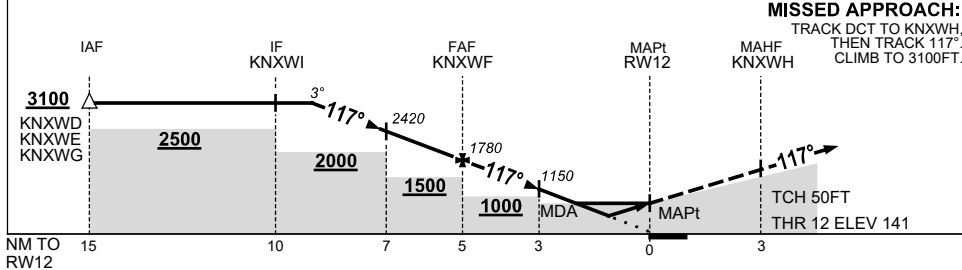

USE QNH

RNP RWY 12
KUNUNURRA, WA (YPKU)

8 SEP 2022

RNP APCH
LNAV/VNAV RQMNTS:
• YPKU QNH RQ
• YPKU TEMP RQ
• PROC TEMP RANGE
+5°C TO +61°C

TR	INTURN	TIME	MIN ALT	DME LMT
187°	Right	1	3100	

AD ELEV 145
Bearings are Magnetic
Elevations in FEET AMSL

NM TO NEXT WPT	4.1	3	2	1	KNXWF	4	3	1.8	1.2	RW12			
ALT (3° APCH PATH)	3100	2740	2420	2100	1780	1460	1150	750	560				

MISSED APPROACH:
TRACK DCT TO KNXWH,
THEN TRACK 117°.
CLIMB TO 3100FT.

NOTES

CATEGORY	A	B	C	D
LNAV/VNAV	560 (419-2.4)			
LNAV	750 (605-3.4)			
CIRCLING *	1190 (1045-2.4)	1350 (1205-4.0)	1350 (1205-5.0)	
ALTERNATE	(1545-4.4)	(1705-6.0)	(1705-7.0)	

- MAX IAS:
INITIAL : 210KT.
- NO CIRCLING STH
OF RWY 12/30.

Changes: CHART TITLE, PBN SPECIFICATION BOX.

PKUGN01-172