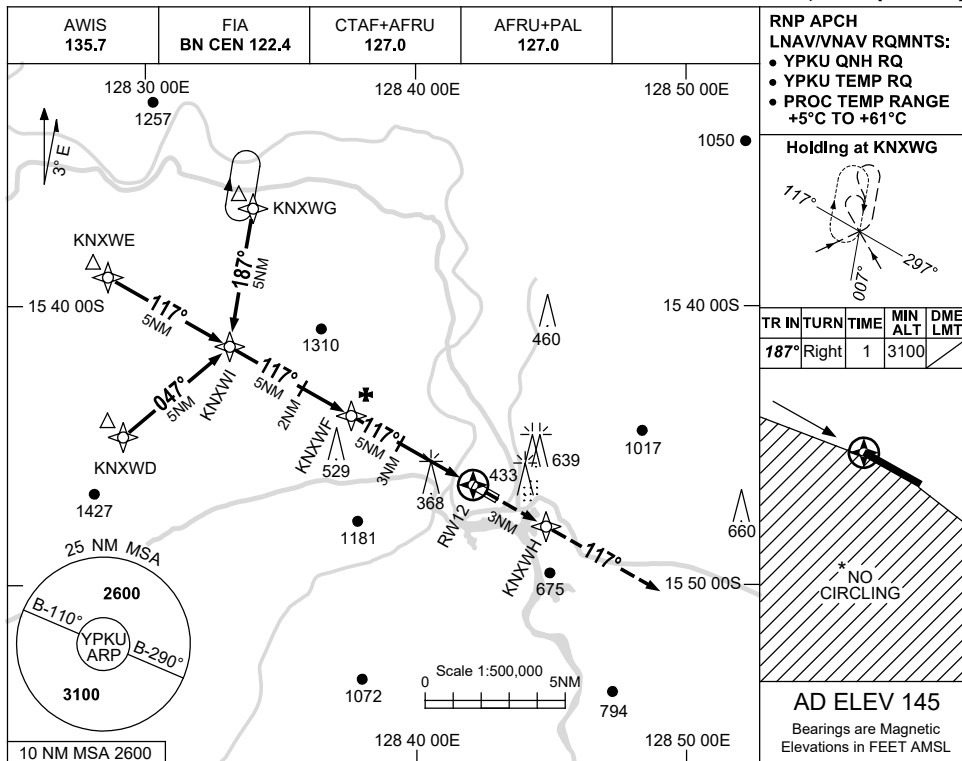

USE QNH

RNP RWY 12
KUNUNURRA, WA (YPKU)

8 SEP 2022

RNP APCH
LNAV/VNAV RQMNTS:
• YPKU QNH RQ
• YPKU TEMP RQ
• PROC TEMP RANGE
+5°C TO +61°C

TR	INTURN	TIME	MIN ALT	DME LMT
187°	Right	1	3100	

AD ELEV 145
Bearings are Magnetic
Elevations in FEET AMSL

NM TO NEXT WPT	4.1	3	2	1	KNXWF	4	3	1.8	1.2	RW12			
ALT (3° APCH PATH)	3100	2740	2420	2100	1780	1460	1150	750	560				

MISSED APPROACH:
TRACK DCT TO KNXWH,
THEN TRACK 117°.
CLIMB TO 3100FT.

NOTES

CATEGORY	A	B	C	D
LNAV/VNAV	560 (419-2.4)			
LNAV	750 (605-3.4)			
CIRCLING *	1190 (1045-2.4)	1350 (1205-4.0)	1350 (1205-5.0)	
ALTERNATE	(1545-4.4)	(1705-6.0)	(1705-7.0)	

- MAX IAS:
INITIAL : 210KT.
- NO CIRCLING STH
OF RWY 12/30.

Changes: CHART TITLE, PBN SPECIFICATION BOX.

PKUGN01-172