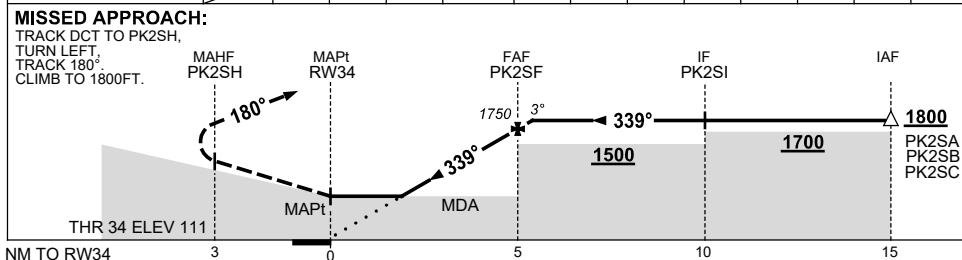

USE QNH

RNP RWY 34
PORT KEATS, NT (YPKT)

8 SEP 2022

NM TO NEXT WPT	RW34	2.3	3	4	PK2SF	0.1			
ALT (3° APCH PATH)		880	1120	1440	1750	1800			

NOTES

CATEGORY	A	B	C	D
LNAV	880 (769-4.4)			NOT APPLICABLE
CIRCLING	930 (819-2.4)	1030 (919-4.0)		
ALTERNATE	(1319-4.4)		(1419-6.0)	