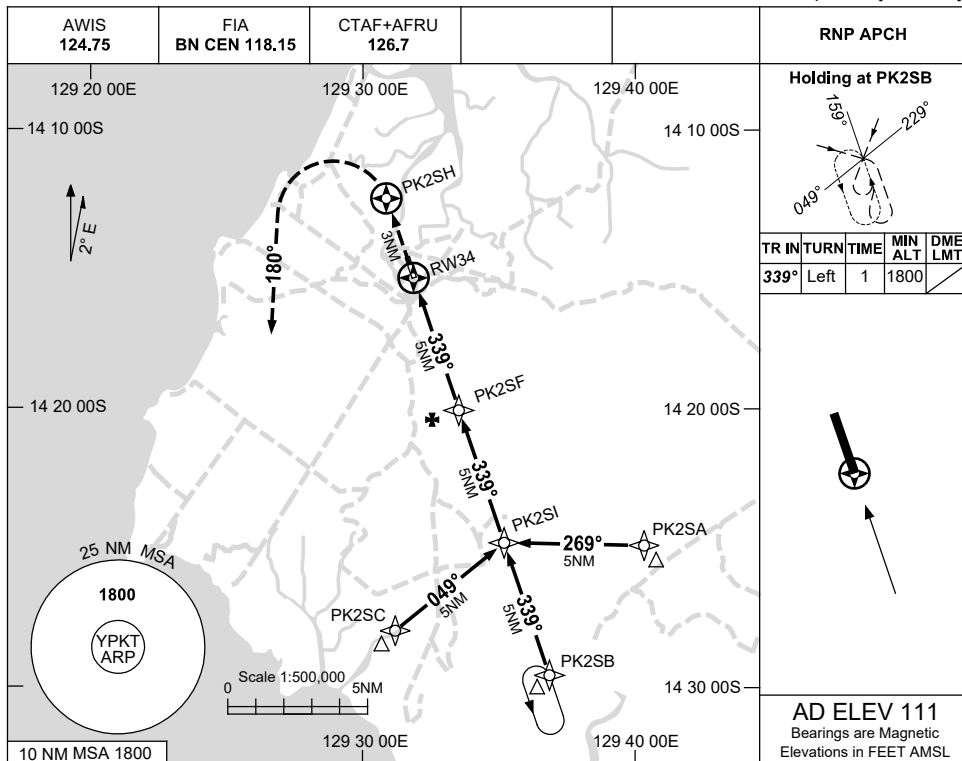

USE QNH

RNP RWY 34
PORT KEATS, NT (YPKT)

8 SEP 2022

NM TO NEXT WPT	RW34	2.3	3	4	PK2SF	0.1			
ALT (3° APCH PATH)		880	1120	1440	1750	1800			

NOTES

CATEGORY	A	B	C	D
LNAV	880 (769-4.4)			NOT APPLICABLE
CIRCLING	930 (819-2.4)	1030 (919-4.0)		
ALTERNATE	(1319-4.4)		(1419-6.0)	

Changes: CHART TITLE, PBN SPECIFICATION BOX.

PKTGN02-172