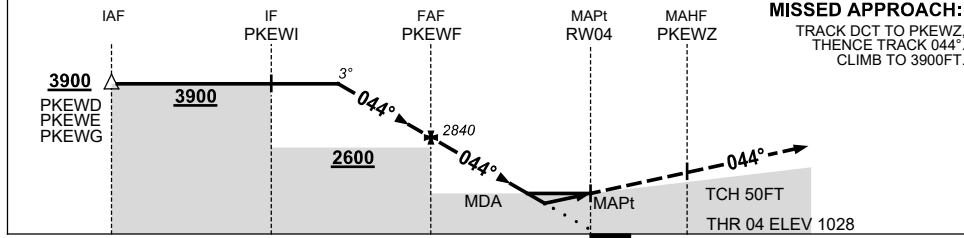

USE QNH

RNP RWY 04

PARKES, NSW (YPKS)

15 JUN 2023

RNP APCH
LNAV/VNAV RQMNTS:
 • YPKS QNH RQ
 • YPKS TEMP RQ
 • PROC TEMP RANGE
 -10°C TO +59°C

TR	IN	TURN	TIME	MIN ALT	DME LMT
114°	Left	1	3900		

AD ELEV 1069
 Bearings are Magnetic
 Elevations in FEET AMSL

NM TO NEXT WPT	3.3	3	2	1	PKEWF	4	3	2	1.8	1.1	RW04		
ALT (3° APCH PATH)	3900	3800	3480	3160	2840	2350	2030	1720	1660	1440			

MISSED APPROACH:
 TRACK DCT TO PKEWZ.
 THENCE TRACK 044°.
 CLIMB TO 3900FT.

NOTES

1. MAX IAS:
 INITIAL : 230KT.

CATEGORY	A	B	C	D
LNAV/VNAV		1440 (412-2.3)		NOT APPLICABLE
LNAV		1660 (632-3.6)		
CIRCLING	2070 (1001-2.4)		2370 (1301-4.0)	
ALTERNATE		(1501-4.4)	(1801-6.0)	

Changes: CHART TITLE, PBN SPECIFICATION BOX, Editorial. PKSGN01-175