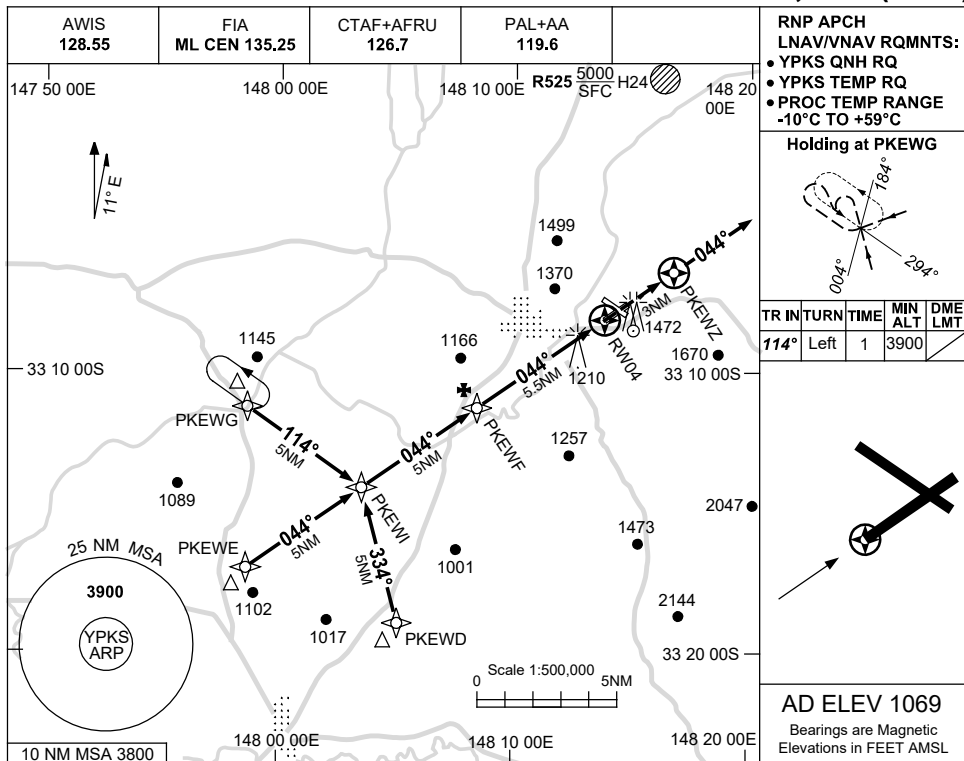

USE QNH

RNP RWY 04

PARKES, NSW (YPKS)

15 JUN 2023

RNP APCH
LNAV/VNAV RQMNTS:
 • YPKS QNH RQ
 • YPKS TEMP RQ
 • PROC TEMP RANGE
 -10°C TO +59°C

TR	IN	TURN	TIME	MIN ALT	DME LMT
114°	Left	1	3900		

AD ELEV 1069
 Bearings are Magnetic
 Elevations in FEET AMSL

NM TO NEXT WPT	3.3	3	2	1	PKEWF	4	3	2	1.8	1.1	RW04		
ALT (3° APCH PATH)	3900	3800	3480	3160	2840	2350	2030	1720	1660	1440			

MISSED APPROACH:
 TRACK DCT TO PKEWZ.
 THENCE TRACK 044°.
 CLIMB TO 3900FT.

NOTES

1. MAX IAS:
 INITIAL : 230KT.

CATEGORY	A	B	C	D
LNAV/VNAV		1440 (412-2.3)		NOT APPLICABLE
LNAV		1660 (632-3.6)		
CIRCLING	2070 (1001-2.4)		2370 (1301-4.0)	
ALTERNATE		(1501-4.4)	(1801-6.0)	

Changes: CHART TITLE, PBN SPECIFICATION BOX, Editorial. PKSGN01-175