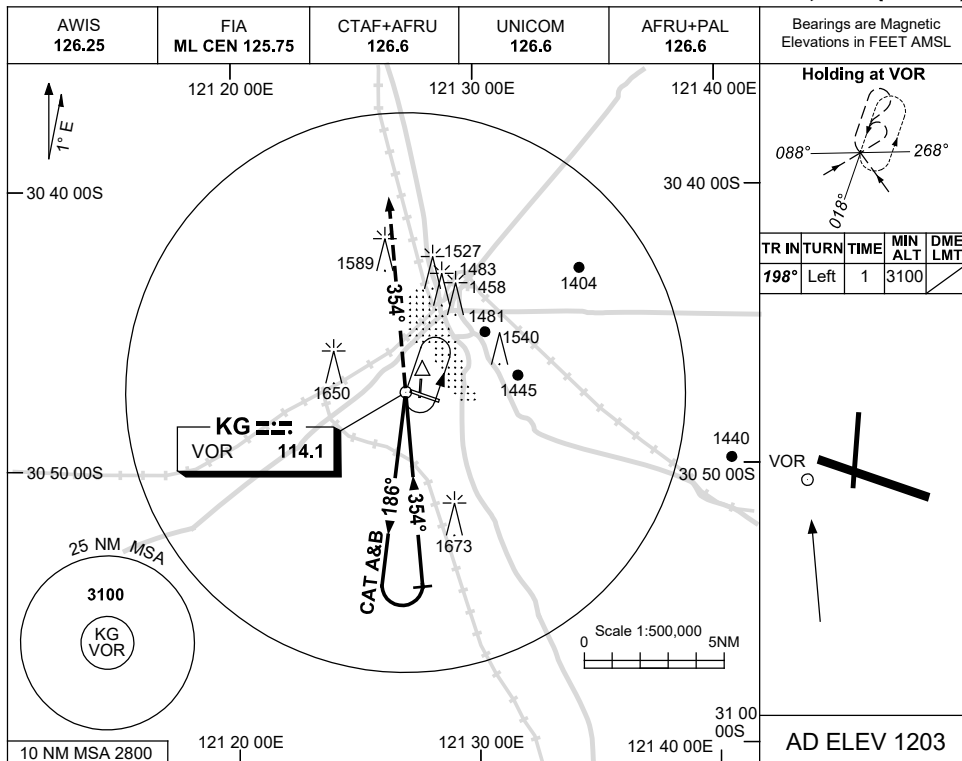

USE QNH

VOR-Y RWY 36

**KALGOORLIE-BOULDER, WA (YPKG)**

13 JUN 2024

DIST BY DME	NOT APPLICABLE
ALT	

**NOTES**

CATEGORY	A	B	C	D
S-I VOR	2000 (813-4.6)		NOT APPLICABLE	
CIRCLING	2060 (857-2.4)			
ALTERNATE	(1357-4.4)			

**CAUTION:**  
1650FT RADIO MAST  
2.5NM 280° KG  
VOR/DME.

Changes: NOTE 1 REMOVED, COORD FORMAT.

PKGVO08-179