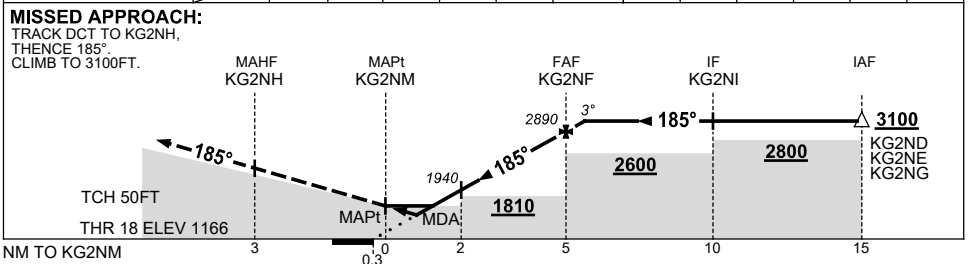

USE QNH

RNP RWY 18

7 SEP 2023

KALGOORLIE-BOULDER, WA (YPKG)

NM TO NEXT WPT	KG2NM	0.7	1.5	2	3	4	KG2NF	0.6				
ALT (3° APCH PATH)		1510	1780	1940	2260	2580	2890	3100				

NOTES

CATEGORY	A	B	C	D	CAUTION: 1650FT RADIO MAST 2.5NM 280° KG VOR/DME.
LNAV/VNAV	1510 (344-1.9)		NOT APPLICABLE		
LNAV	1780 (614-3.5)				
CIRCLING	2060 (857-2.4)				
ALTERNATE	(1357-4.4)				