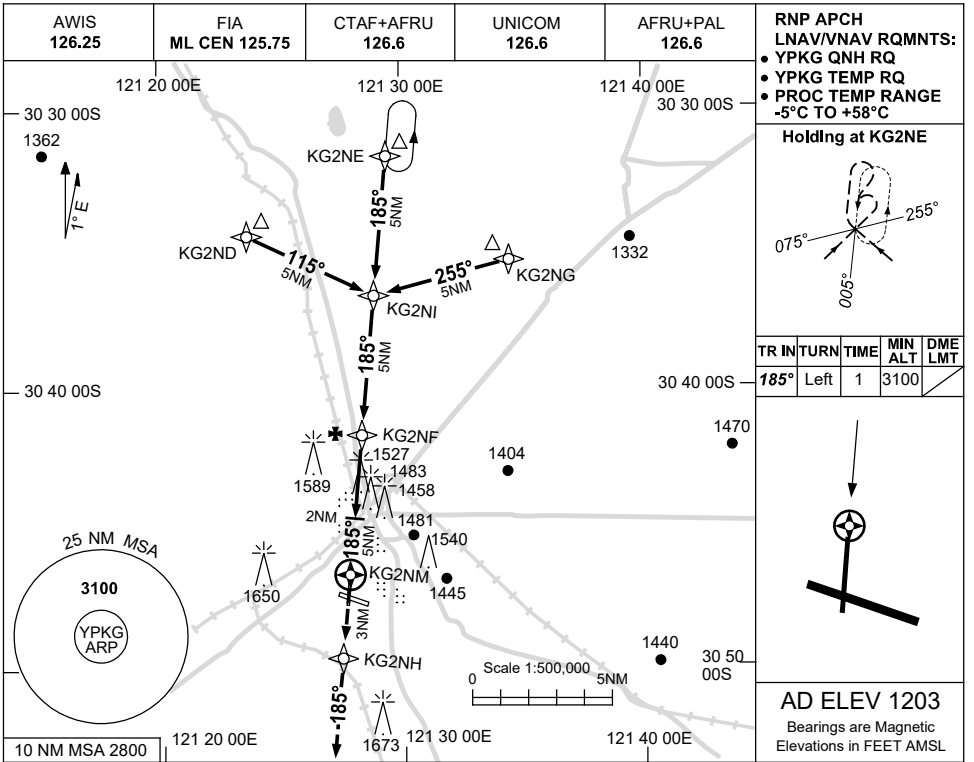

USE QNH

RNP RWY 18

7 SEP 2023

KALGOORLIE-BOULDER, WA (YPKG)

NM TO NEXT WPT	KG2NM	0.7	1.5	2	3	4	KG2NF	0.6				
ALT (3° APCH PATH)		1510	1780	1940	2260	2580	2890	3100				

NOTES

CATEGORY	A	B	C	D	CAUTION: 1650FT RADIO MAST 2.5NM 280° KG VOR/DME.
LNAV/VNAV	1510 (344-1.9)		NOT APPLICABLE		
LNAV	1780 (614-3.5)				
CIRCLING	2060 (857-2.4)				
ALTERNATE	(1357-4.4)				

Changes: CHART TITLE, PBN SPECIFICATION BOX, Editorial.

PKGGN02-176