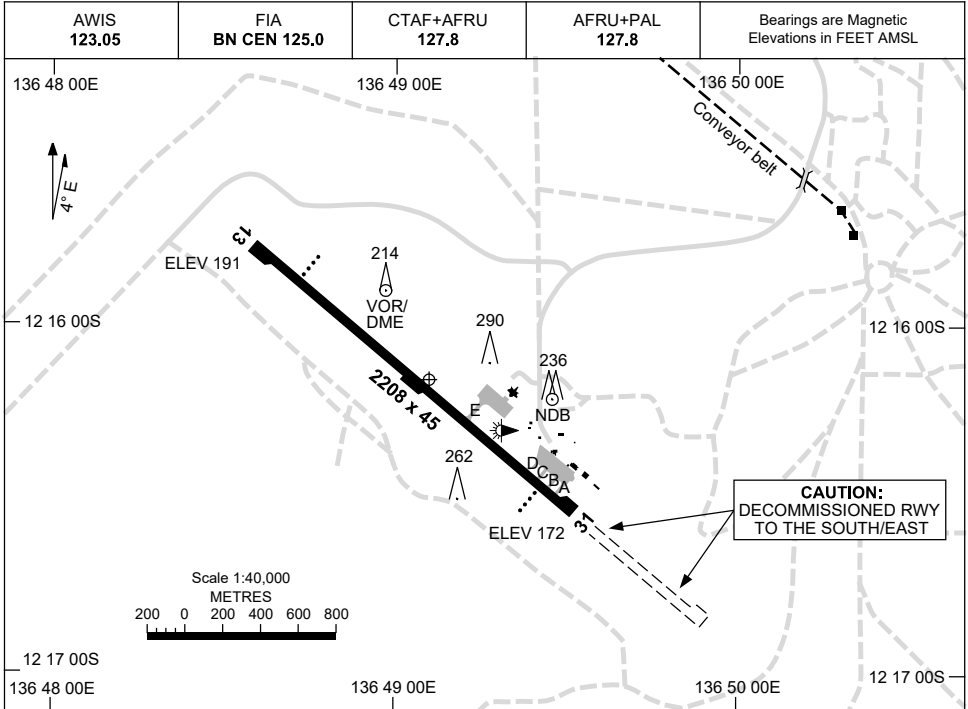

13 JUN 2024

AD ELEV 205
12 16 10S 136 49 06E

AERODROME CHART
GOVE, NT (YPGV)

	AERODROME LIGHTING
RWY	TAXIWAY : BLUE EDGE RL : AFRU+PAL 127.8 , SDBY
13 ¹²⁶ 306 31	PAPI 3.0° 52FT LIRL PAPI 3.0° 52FT LIRL

NOTES

1. AWIS RQ ONE-SECOND PULSE TO ACTIVATE.