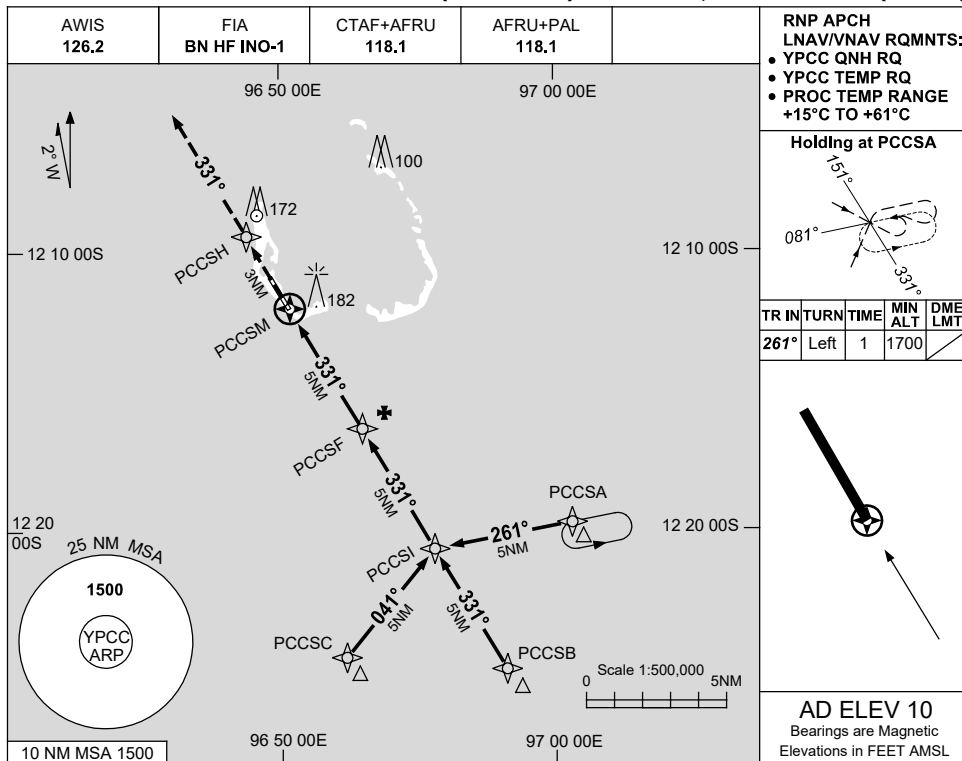

USE QNH
COCOS (KEELING) ISLANDS, AUSTRALIA (YPCC)

RNP RWY 33

7 SEP 2023

NM TO NEXT WPT	PCCSM	1	1.6	2	3	4	PCCSF	0.2				
ALT (3° APCH PATH)		370	550	690	1010	1330	1650	1700				

NOTES

CATEGORY	A	B	C	D
LNAV/VNAV	370 (362-2.0)			
LNAV	550 (540-3.1)			
CIRCLING	610 (600-2.4)	710 (700-4.0)		800 (790-5.0)
ALTERNATE	(1100-4.4)		(1200-6.0)	(1290-7.0)

1. MAX IAS:
 INITIAL : 210KT.

Changes: CHART TITLE, PBN SPECIFICATION BOX, Editorial.

PCCGN02-176