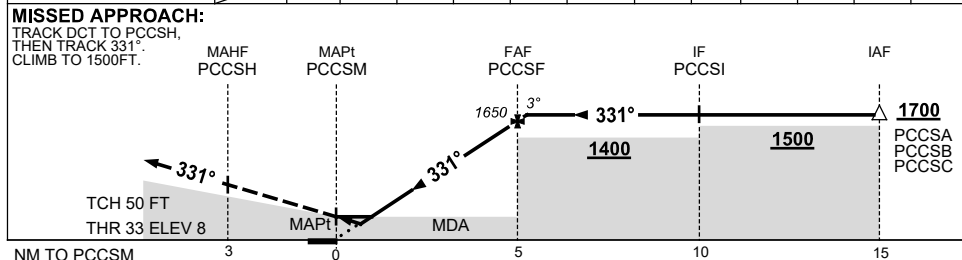

USE QNH
COCOS (KEELING) ISLANDS, AUSTRALIA (YPCC)

RNP RWY 33

7 SEP 2023

NM TO NEXT WPT	PCCSM	1	1.6	2	3	4	PCCSF	0.2				
ALT (3° APCH PATH)		370	550	690	1010	1330	1650	1700				

NOTES

CATEGORY	A	B	C	D
LNAV/VNAV	370 (362-2.0)			
LNAV	550 (540-3.1)			
CIRCLING	610 (600-2.4)	710 (700-4.0)		800 (790-5.0)
ALTERNATE	(1100-4.4)		(1200-6.0)	(1290-7.0)

1. MAX IAS:
 INITIAL : 210KT.

Changes: CHART TITLE, PBN SPECIFICATION BOX, Editorial.

PCCGN02-176