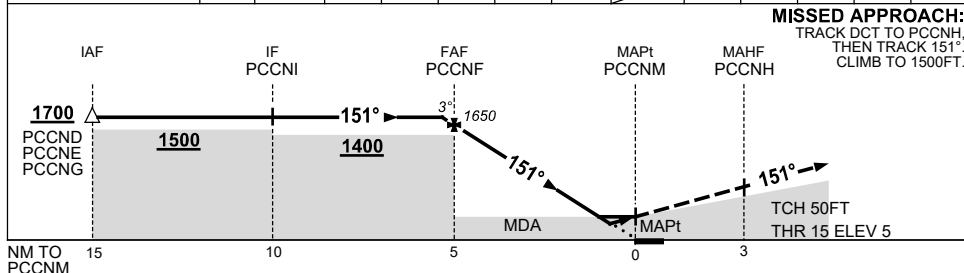

USE QNH
COCOS (KEELING) ISLANDS, AUSTRALIA (YPCC)

RNP RWY 15

7 SEP 2023

NM TO NEXT WPT	0.2	PCCNF	4	3	2	1.6	1	PCCNM					
ALT (3° APCH PATH)	1700	1650	1330	1010	690	550	370						

NOTES

CATEGORY	A	B	C	D
LNAV/VNAV	370 (365-2.0)			
LNAV	550 (540-3.1)			
CIRCLING	610 (600-2.4)		710 (700-4.0)	800 (790-5.0)
ALTERNATE	(1100-4.4)		(1200-6.0)	(1290-7.0)

1. MAX IAS:
INITIAL : 210KT.

Changes: CHART TITLE, PBN SPECIFICATION BOX, Editorial.

PCCGN01-176