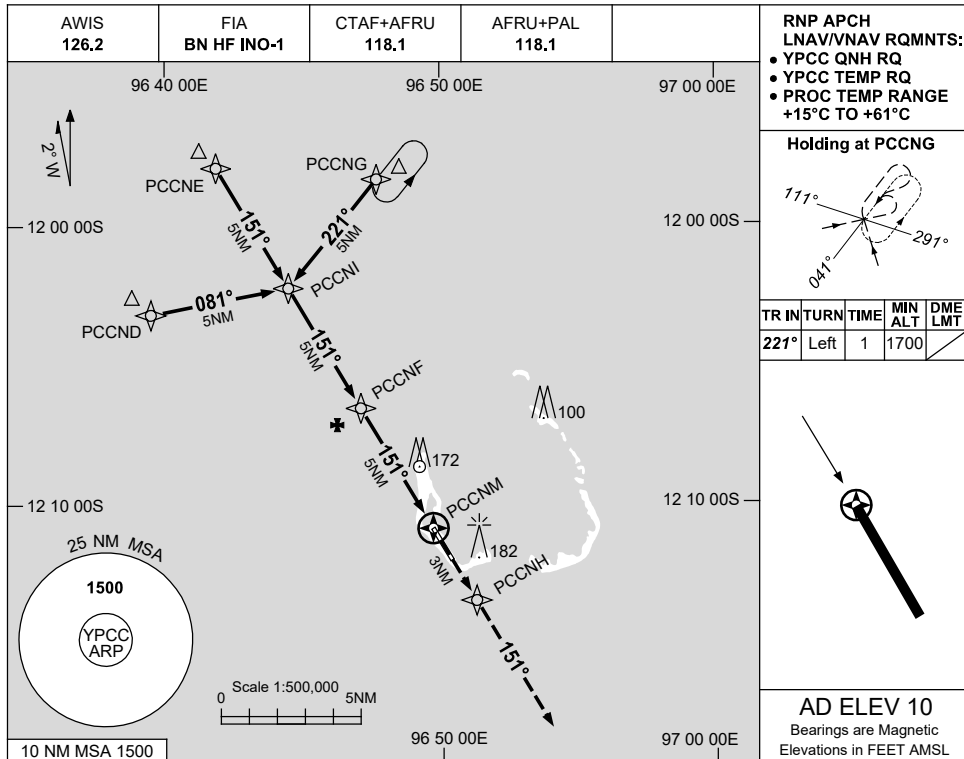

USE QNH
COCOS (KEELING) ISLANDS, AUSTRALIA (YPCC)

RNP RWY 15

7 SEP 2023

NM TO NEXT WPT	0.2	PCCNF	4	3	2	1.6	1	PCCNM					
ALT (3° APCH PATH)	1700	1650	1330	1010	690	550	370						

NOTES

CATEGORY	A	B	C	D
LNAV/VNAV	370 (365-2.0)			
LNAV	550 (540-3.1)			
CIRCLING	610 (600-2.4)		710 (700-4.0)	800 (790-5.0)
ALTERNATE	(1100-4.4)		(1200-6.0)	(1290-7.0)

1. MAX IAS:
INITIAL : 210KT.

Changes: CHART TITLE, PBN SPECIFICATION BOX, Editorial.

PCCGN01-176