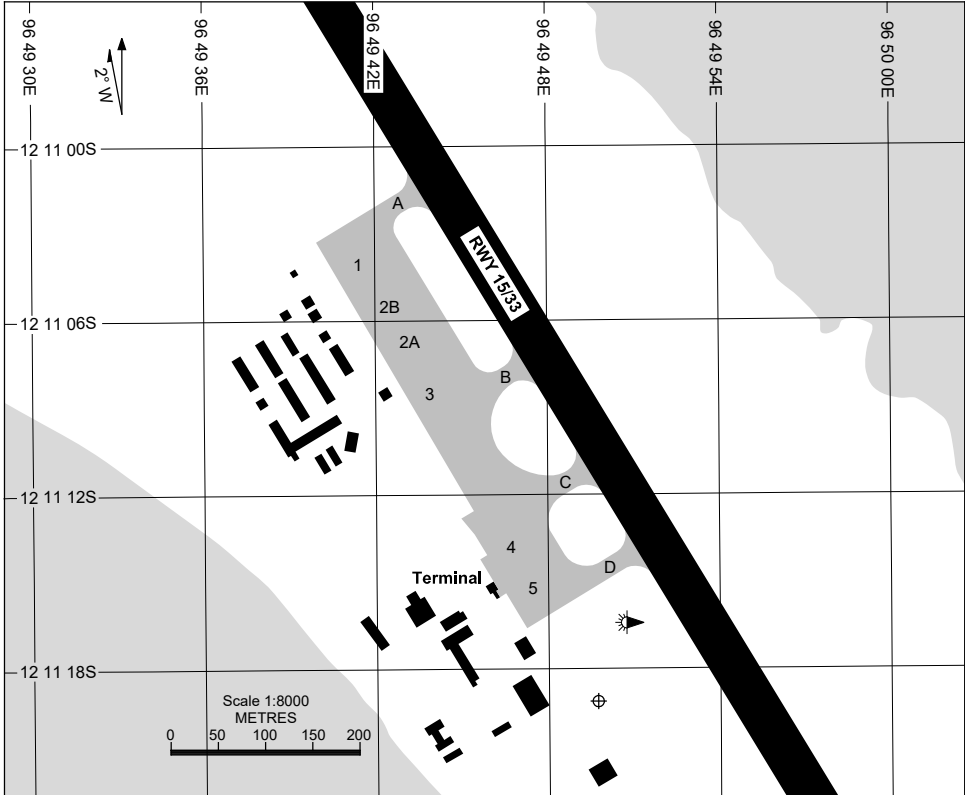

**COCOS (KEELING) ISLANDS, AUSTRALIA (YPCC)**

17 JUN 2021

**PARKING POSITION INFORMATION**

STAND	CO-ORDINATES	ELEV (ft)	CAPACITY	FUEL
1	12 11 04.70S 96 49 41.66E	9	B738/C130/P3	TANKER
2A	12 11 07.40S 96 49 43.66E	9	B738/C130/P3	TANKER
2B	12 11 06.29S 96 49 42.98E	9	B738/C130/P3	TANKER
3	12 11 09.21S 96 49 44.49E	9	B738/C130/P3	TANKER
4	12 11 14.57S 96 49 47.38E	9	B738	TANKER
5	12 11 15.99S 96 49 48.25E	9	B738	TANKER

Changes: BAYS CAPACITY UPDATE.