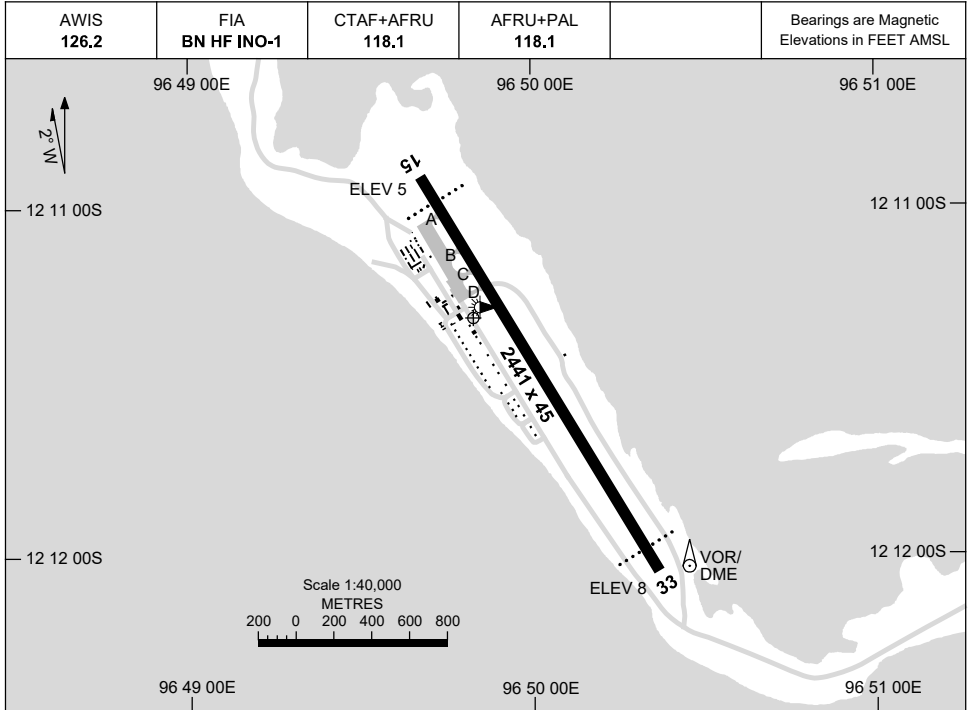

AD ELEV 10
12 11 19S 96 49 50E

AERODROME CHART

8 SEP 2022

COCOS (KEELING) ISLANDS, AUSTRALIA (YPCC)

AERODROME LIGHTING	
RWY	TAXIWAY : BLUE EDGE RL : AFRU+PAL 118.1 , SDBY (13 SEC) , PTBL (EMERG ONLY, 90 MIN PN)
15 <small>151</small>	PAPI 3.0° 53FT LIRL PTBL
<small>331</small> 33	PAPI 3.0° 53FT LIRL PTBL