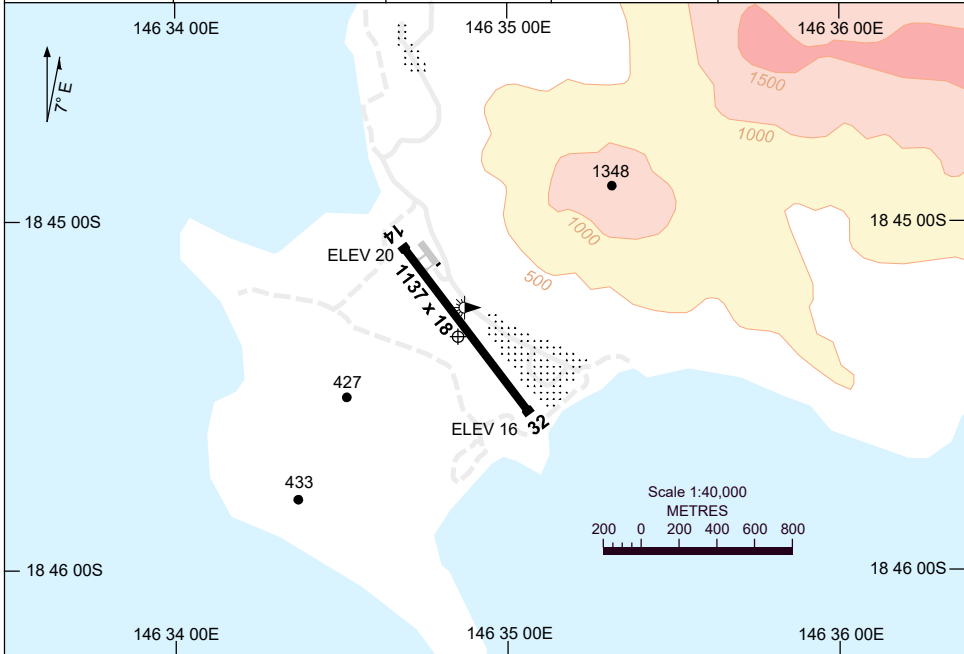

7 SEP 2023

AD ELEV 30
18 45 19S 146 34 53E

AERODROME CHART
PALM ISLAND, QLD (YPAM)

FIA (TWR HR) TVL APP 126.8	FIA (OUTSIDE TWR HR) BN CEN 120.55	CTAF 126.7		Bearings are Magnetic Elevations in FEET AMSL
-------------------------------	---------------------------------------	---------------	--	--

RWY	AERODROME LIGHTING	
	TAXIWAY : BLUE EDGE	RL : EMERG ONLY (MAN ACTIVATE 60 MIN PN , CTC DUTY ARO 24HR 0458 789 464)
14 ¹³⁵	LIRL PTBL	
³¹⁵ 32	LIRL PTBL	

NOTES

1. FIA FREQ BN CEN 120.55 AVBL IN CIRCUIT AREA ONLY (OUTSIDE TL APCH HOURS).
2. FIA FREQ TOWNSVILLE APP 126.8 AVBL IN CIRCUIT AREA ONLY (DURING TWR HRS).
3. **COLOUR:** SEE SPEC NOTICES.