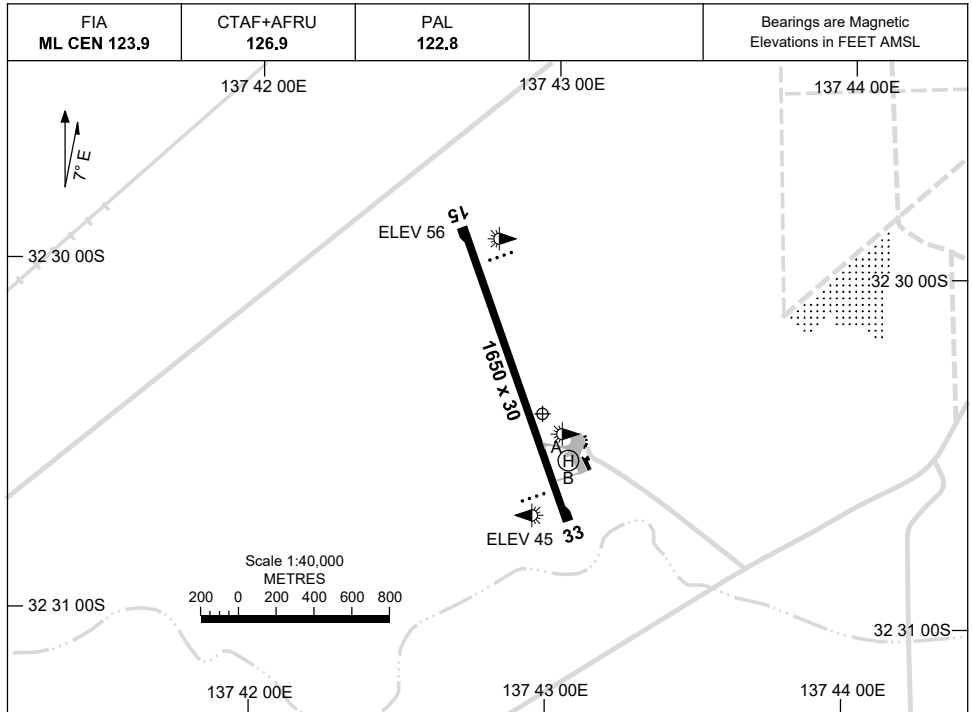

23 MAR 2023

AD ELEV 56  
32 30 25S 137 43 00E

AERODROME CHART  
**PORT AUGUSTA, SA (YPAG)**

	<b>AERODROME LIGHTING</b>
<b>RWY</b>	TWY : BLUE EDGE ON A AND UNSEALED PORTION OF B. RL : PAL 122.8 , SDBY (15 SEC)
<b>15</b> <small>152</small>	PAPI 3.0° 45FT LIRL
<small>332</small> <b>33</b>	PAPI 3.0° 45FT LIRL

**NOTES**

1. AWIS (PHONE) 08 8150 3814
2. FIA FREQ 123.9 AVBL CIRCUIT AREA. LIMITED COVERAGE ON GROUND.

Changes: NOTE 3 DELETED, LIGHTING.

PAGAD01-174