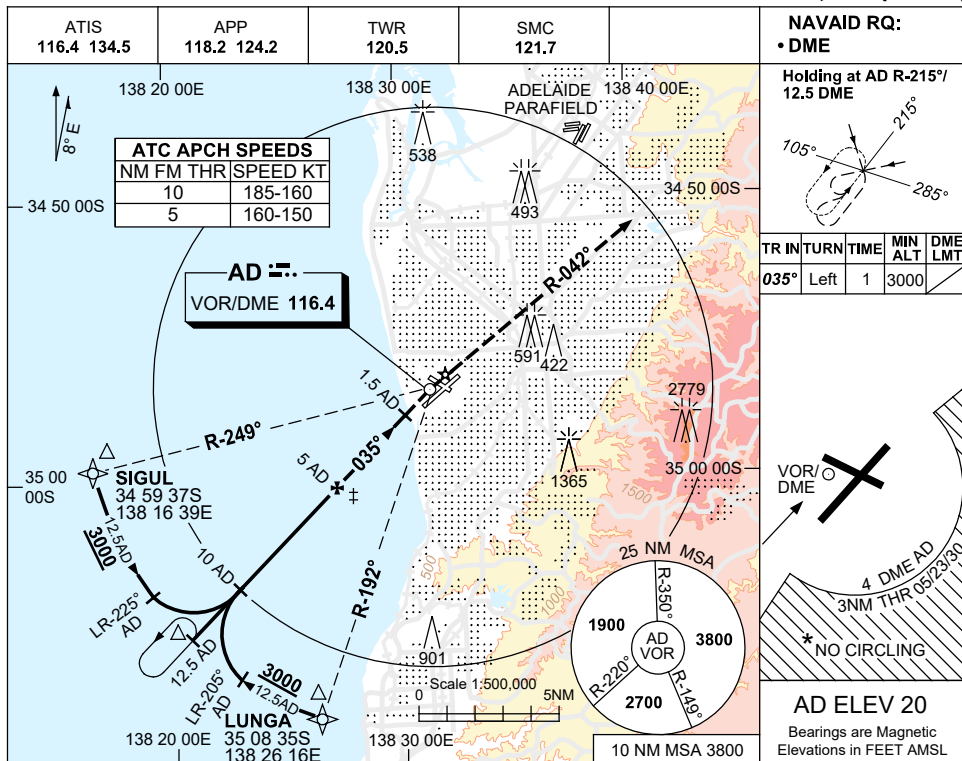

USE QNH

VOR RWY 05
ADELAIDE, SA (YPAD)

25 MAR 2021

NOTES

- * 1. NO CIRCLING BEYOND 4 DME AD SOUTH OF RWY 05/23 OR BEYOND 3NM FM THR 05/23/30.
- * 2. SPECIAL ALTN MNM 850/4.0 KM.
- † 3. ACFT MAY BE RADAR VECTORED TO FNA.
- 4. COLOUR: SEE SPEC NOTICES.

CATEGORY	A	B	C	D
S-I VOR/DME	450 (430-2.4)			
CIRCLING *	900 (880-2.4)		1000 (980-4.0)	
ALTERNATE*	(1380-4.4)		(1480-6.0)	
			(1480-7.0)	

Changes: COORD FMT, Editorial.

PADVO01-166