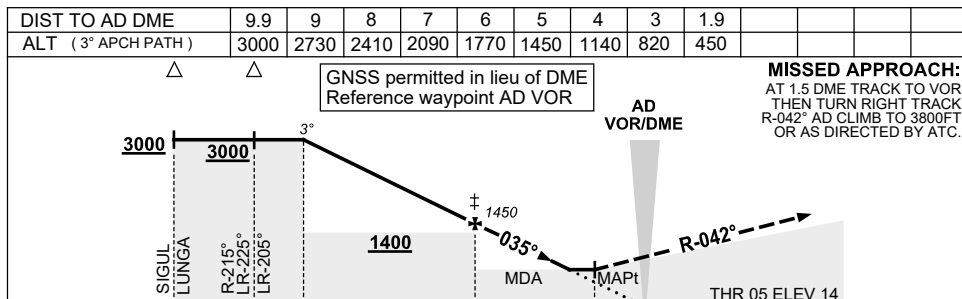

USE QNH

VOR RWY 05
ADELAIDE, SA (YPAD)

25 MAR 2021

NOTES

- * 1. NO CIRCLING BEYOND 4 DME AD SOUTH OF RWY 05/23 OR BEYOND 3NM FM THR 05/23/30.
- * 2. SPECIAL ALTN MNM 850/4.0 KM.
- † 3. ACFT MAY BE RADAR VECTORED TO FNA.
- 4. COLOUR: SEE SPEC NOTICES.

CATEGORY	A	B	C	D
S-I VOR/DME	450 (430-2.4)			
CIRCLING *	900 (880-2.4)		1000 (980-4.0)	
ALTERNATE*	(1380-4.4)		(1480-6.0)	
			(1480-7.0)	

Changes: COORD FMT, Editorial.

PADVO01-166