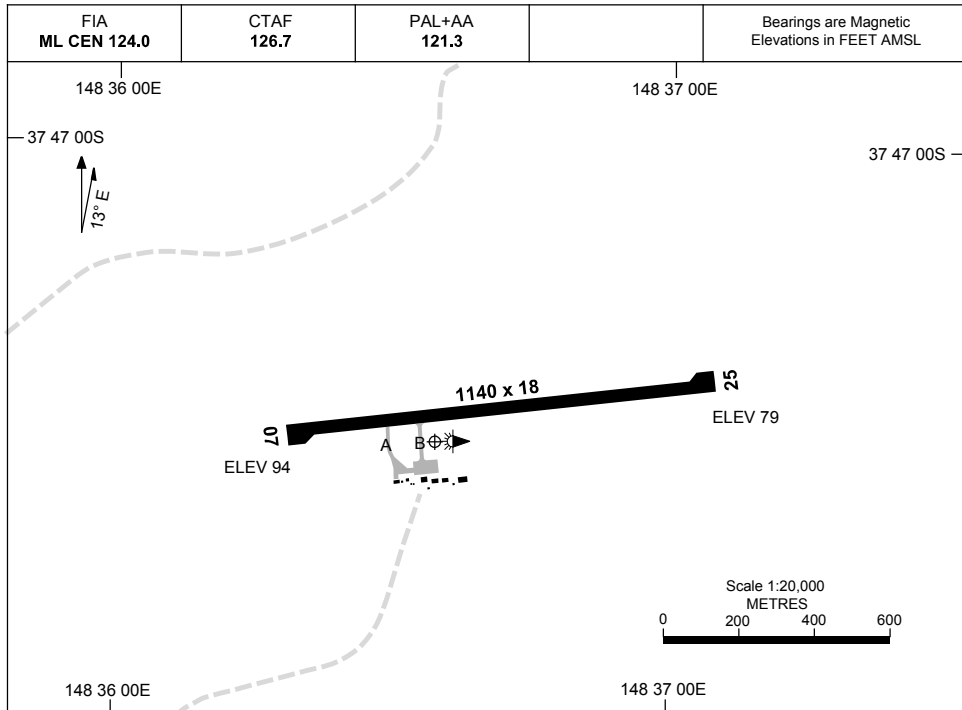

23 MAR 2023

AD ELEV 94
37 47 25S 148 36 35E

AERODROME CHART
ORBOST, VIC (YORB)

| | |
|------------------------------|--|
| | AERODROME LIGHTING |
| RWY | TAXIWAY : BLUE EDGE RL : PAL+AA 121.3 , SDBY (5 SEC). |
| 07 <small>070</small> | LIRL |
| <small>250</small> 25 | LIRL |
| | |

NOTES

1. FIA 124.0 AVBL CIRCUIT AREA AND ABV.

Changes: AD ELEV, THR ELEV.

ORBAD01-174