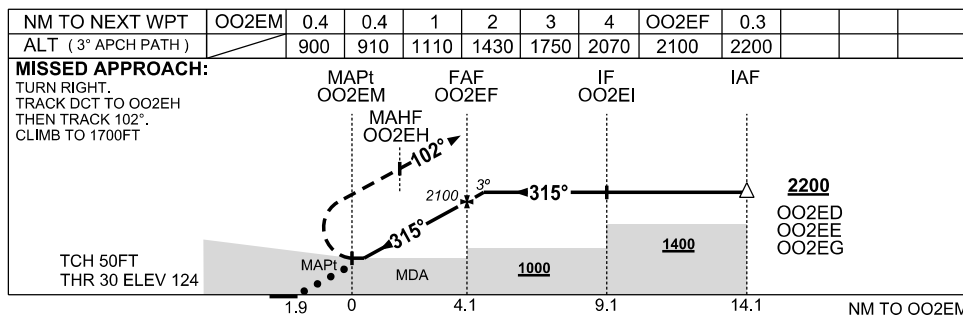

USE QNH

RNP RWY 30
MOOMBA, SA (YOOM)

30 NOV 2023

NOTES

CATEGORY	A	B	C	D
LNAV/VNAV		910 (786-4.5)		NOT AUTHORISED
LNAV		900 (776-4.4)		
CIRCLING	NOT AUTHORISED		NOT AUTHORISED	
ALTERNATE	(1097-4.4)		(1197-6.0)	

1. MAX IAS:
INITIAL : 210KT
MAP TURN: 210KT

Changes: UNICOM REMOVED, EDITORIAL.

OOMGN02-177