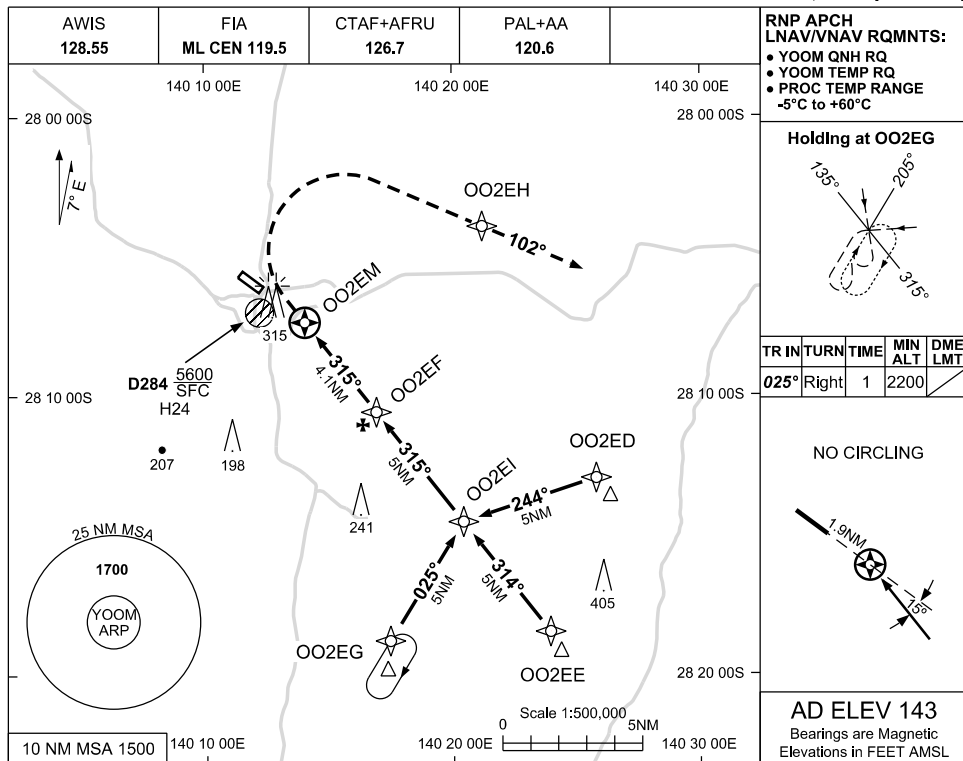

USE QNH

RNP RWY 30
MOOMBA, SA (YOOM)

30 NOV 2023

NOTES

CATEGORY	A	B	C	D
LNAV/VNAV		910 (786-4.5)		NOT AUTHORISED
LNAV		900 (776-4.4)		
CIRCLING	NOT AUTHORISED		NOT AUTHORISED	
ALTERNATE	(1097-4.4)		(1197-6.0)	

1. MAX IAS:
INITIAL : 210KT
MAP TURN: 210KT

Changes: UNICOM REMOVED, EDITORIAL.

OOMGN02-177