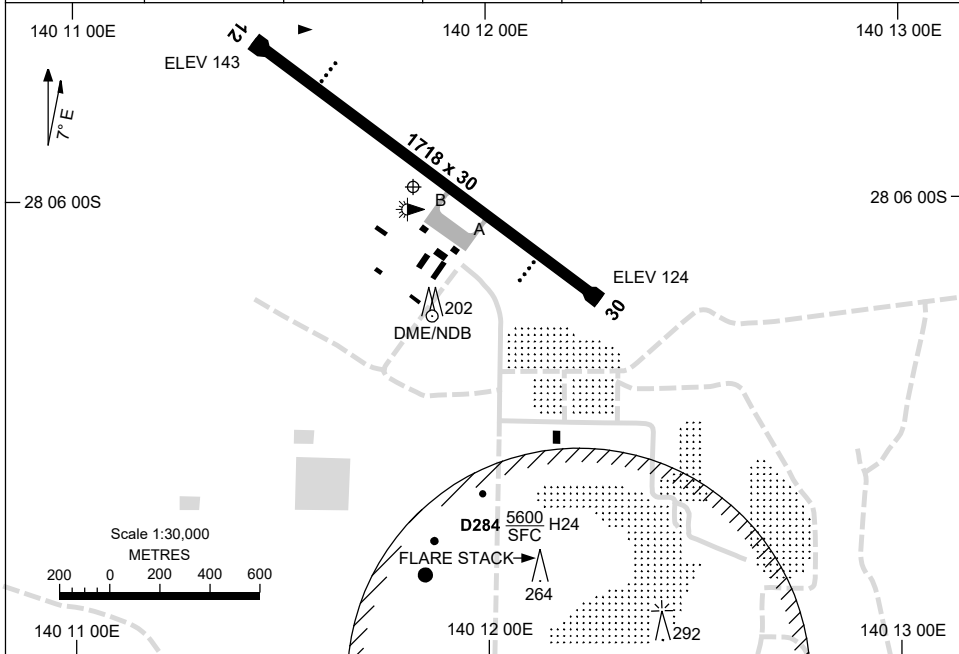

30 NOV 2023

AD ELEV 143
28 05 58S 140 11 49E

AERODROME CHART
MOOMBA, SA (YOOM)

AWIS 128.55	FIA ML CEN 119.5	CTAF+AFRU 126.7	PAL+AA 120.6	Bearings are Magnetic Elevations in FEET AMSL
----------------	---------------------	--------------------	-----------------	--

AERODROME LIGHTING	
RWY	TAXIWAY : BLUE EDGE (TWY A & B) RL : PAL+AA 120.6 , SDBY (9 SEC) , PTBL (EMERG ONLY, 60MIN PN)
12 ¹²⁰	PAPI 3.0° 52FT LIRL
³⁰⁰ 30	PAPI 3.0° 52FT LIRL

NOTES

1. ALL OPS - ADVISE ADO 20MIN PN ON 126.4.

Changes: TURN PADS, NOTE 1, UNICOM REMOVED, Editorial.

OOMAD01-177