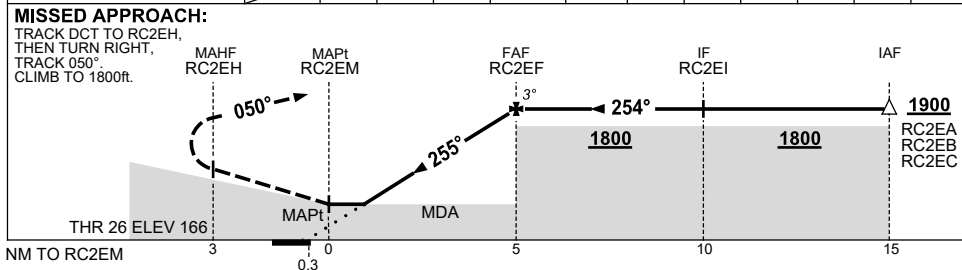

USE QNH

RNP RWY 26

21 MAR 2024

NARACORTE, SA (YNRC)

NM TO NEXT WPT	RC2EM	2	3	4	RC2EF				
ALT (3° APCH PATH)	940	1260	1580	1900					

NOTES

CATEGORY	A	B	C	D
LNAV	940 (771-4.4)		NOT APPLICABLE	
CIRCLING	940 (771-2.4)			
ALTERNATE	(1271-4.4)			