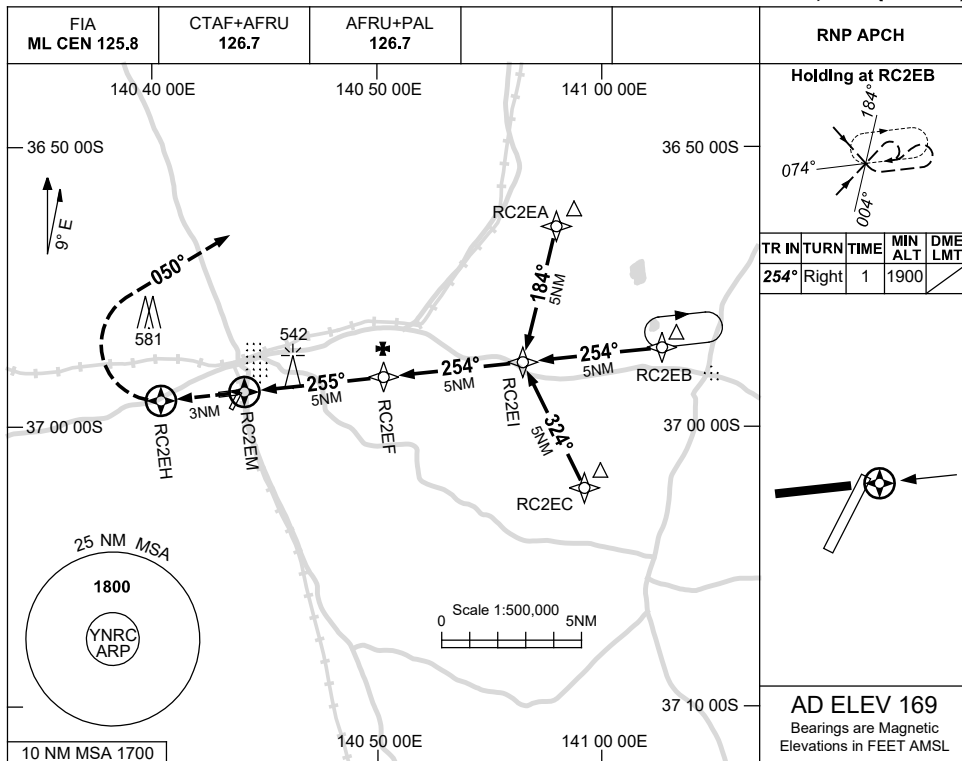

USE QNH

RNP RWY 26

21 MAR 2024

NARACORTE, SA (YNRC)

NM TO NEXT WPT	RC2EM	2	3	4	RC2EF				
ALT (3° APCH PATH)	940	1260	1580	1900					

NOTES

CATEGORY	A	B	C	D
LNAV	940 (771-4.4)		NOT APPLICABLE	
CIRCLING	940 (771-2.4)			
ALTERNATE	(1271-4.4)			

1. AWIS (PHONE)
08 8150 3810

Changes: CIRCLING MINIMA, IAF ALT, WPT NAMING CONVENTION, MAGNETIC TRACKS.

NRCGN01-178