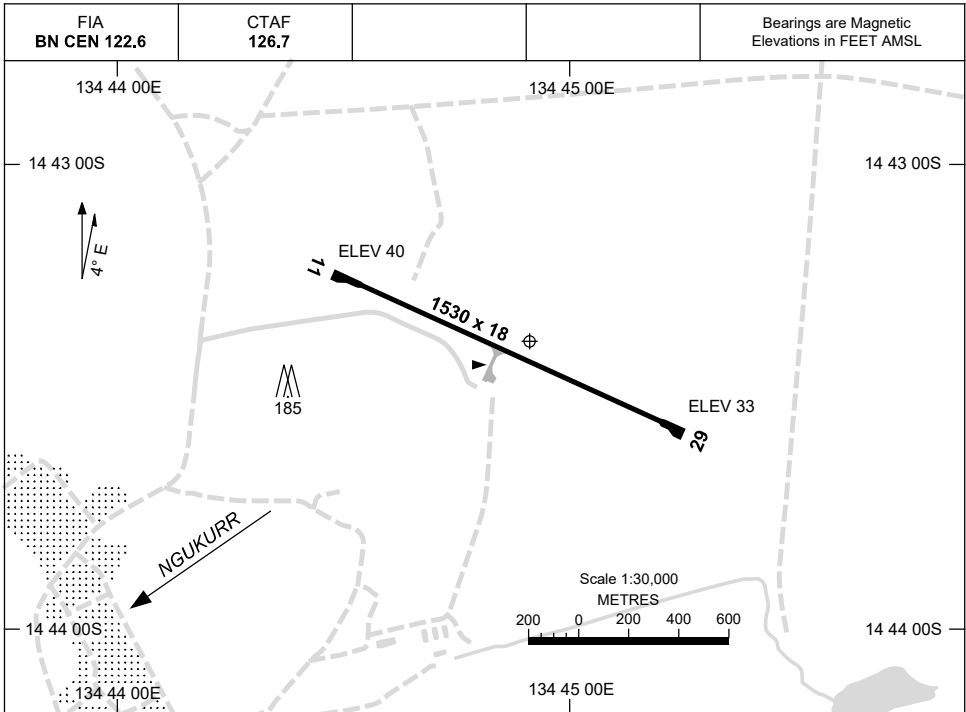

7 SEP 2023

AD ELEV 45
14 43 22S 134 44 51E

AERODROME CHART
NGUKURR, NT (YNGU)

	AERODROME LIGHTING
RWY	RL : SOLAR - EMERG ONLY.
11 ¹¹¹ ₂₉₁ 29	LIRL LIRL

NOTES

1. FIA FREQ BN CEN 122.6 AVBL FL160.

Changes: NOTES.