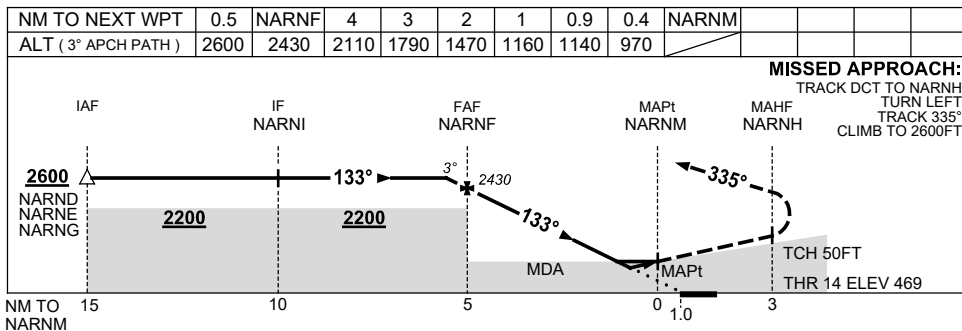

USE QNH

RNP RWY 14

7 SEP 2023

NARRANDERA, NSW (YNAR)

NOTES

1. MAX IAS:
INITIAL : 230KT.
- * 2. NO CIRCLING EAST
OF RWY 14/32.

CATEGORY	A	B	C	D
LNAV/VNAV		970 (501-2.8)		NOT APPLICABLE
LNAV		1140 (666-3.8)		
CIRCLING *	1200 (726-2.4)	1340 (866-4.0)		
ALTERNATE	(1226-4.4)	(1366-6.0)		

Changes: MODEL ACFT REMOVED.

NARGN01-176