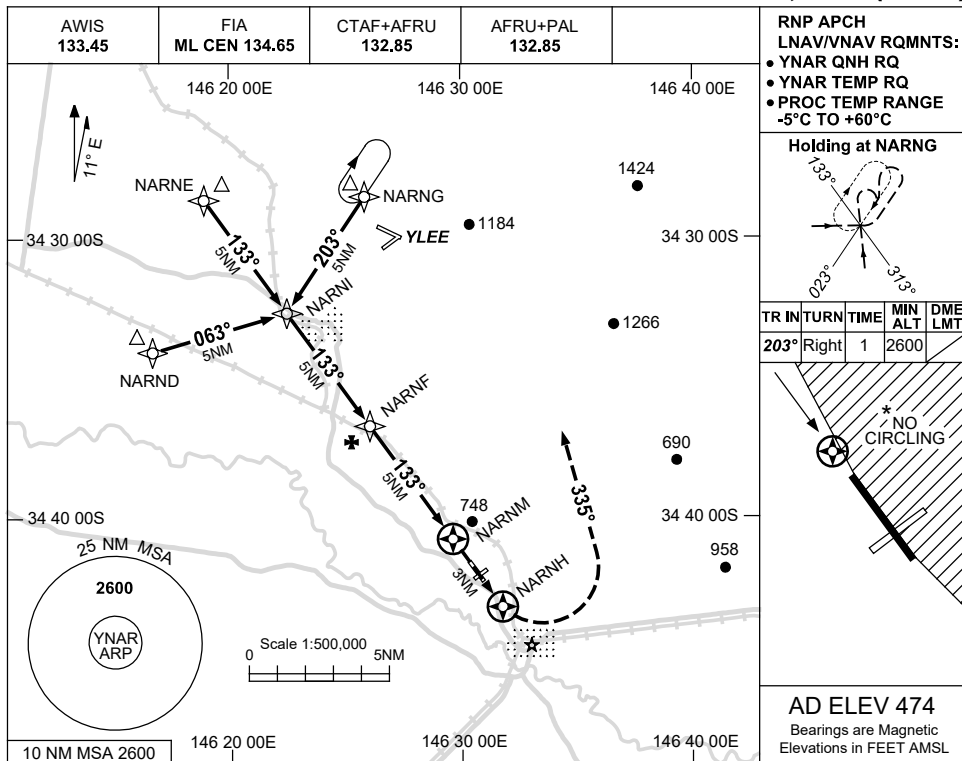

USE QNH

RNP RWY 14

7 SEP 2023

NARRANDERA, NSW (YNAR)

NOTES

1. MAX IAS:
INITIAL : 230KT.
- * 2. NO CIRCLING EAST
OF RWY 14/32.

CATEGORY	A	B	C	D
LNAV/VNAV		970 (501-2.8)		NOT APPLICABLE
LNAV		1140 (666-3.8)		
CIRCLING *	1200 (726-2.4)	1340 (866-4.0)		
ALTERNATE	(1226-4.4)	(1366-6.0)		

Changes: MODEL ACFT REMOVED.

NARGN01-176