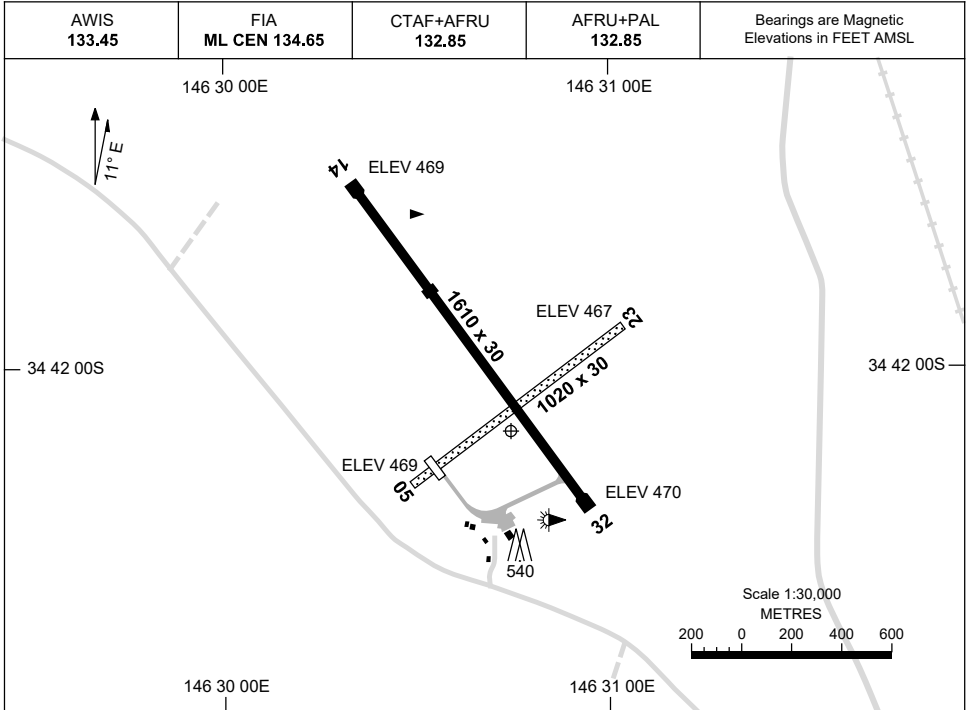

7 SEP 2023

AD ELEV 474
34 42 08S 146 30 44E

AERODROME CHART
NARRANDERA, NSW (YNAR)

RWY	AERODROME LIGHTING
	TAXIWAY : BLUE EDGE BTN RWY 32 THR AND RPT APN ONLY RL : AFRU+PAL 132.85 , SDBY (15 SEC)
14 ¹³³	LIRL
³¹³ 32	LIRL
05 ⁰⁴²	NIL
²²² 23	NIL

NOTES

1. AWIS RQ ONE-SECOND TRANSMIT PULSE TO ACTIVATE.
2. FIA FREQ 134.65 AVBL IN CIRCUIT AREA.
3. SBDY PWR AVBL SUPPLIED BY AD GENERATOR IN THE EVENT OF MAINS PWR FAILURE.

Changes: AD LIGHTING, NOTES, Editorial.