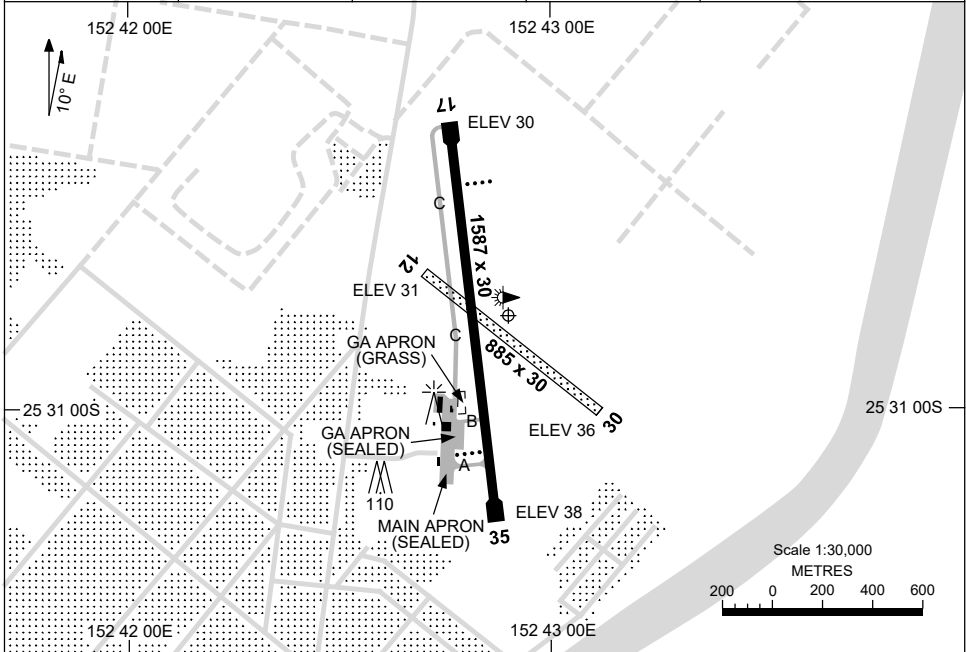

13 JUN 2024

AD ELEV 38
25 30 48S 152 42 54E

AERODROME CHART
MARYBOROUGH, QLD (YMYB)

AWIS 133.55	FIA BN CEN 124.6	CTAF 126.55	PAL 120.6	Bearings are Magnetic Elevations in FEET AMSL
----------------	---------------------	----------------	--------------	--------------------------------------------------

RWY		AERODROME LIGHTING
		TAXIWAY : BLUE EDGE (RPT TWY TO APRON ONLY) RL : PAL 120.6
17	163	PAPI 3.0° 42FT LIRL
343	35	PAPI 3.0° 42FT LIRL
12	118	NIL
298	30	NIL

NOTES

1. AWIS ACTIVATED BY 1 SEC TRANSMISSION