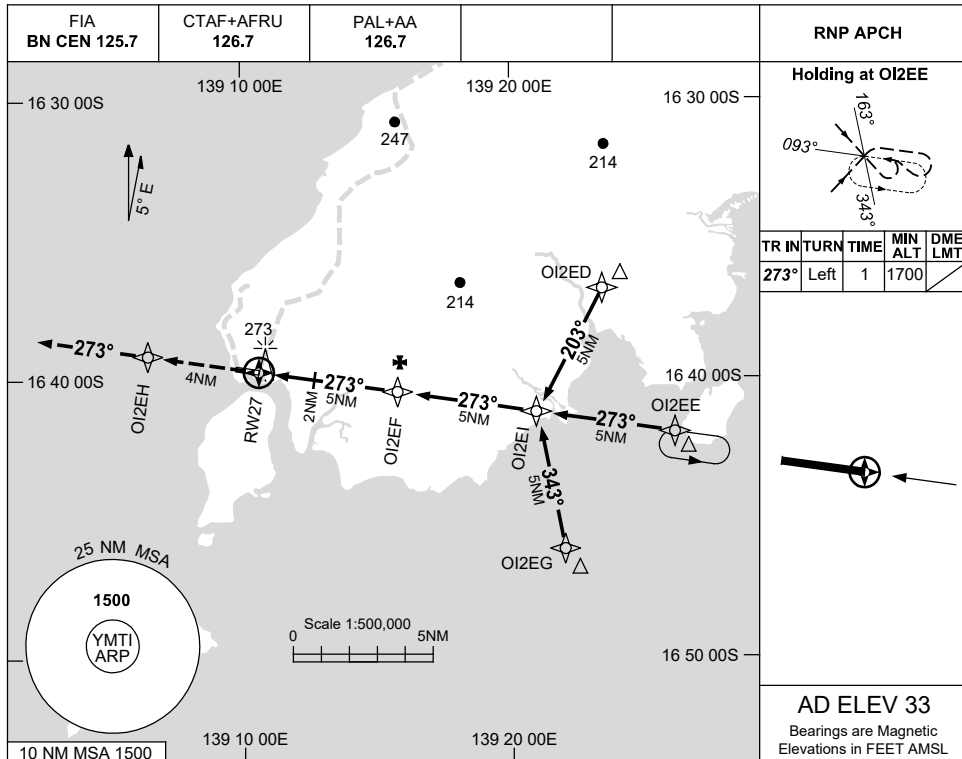

USE QNH

RNP E

13 JUN 2024

MORNINGTON ISLAND, QLD (YMTI)

NM TO NEXT WPT	RW27	1.8	2	3	4	OI2EF	0.1				
ALT (3° APCH PATH)		670	720	1040	1360	1670	1700				

NOTES

CATEGORY	A	B	C	D
CIRCLING	670 (637-2.4)		770 (737-4.0)	
ALTERNATE	(1137-4.4)		(1237-6.0)	
				NOT APPLICABLE

1. MAX IAS:
INITIAL : 210KT.
2. AWIS (PHONE)
07 3564 3728

Changes: REMOVAL OF LNAV MINIMA, CIRCLING, WPT NAMING CONVENTION.

MTIGN02-179