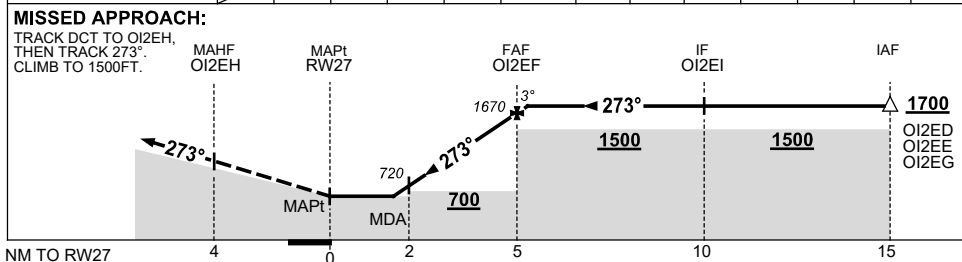

USE QNH

RNP E

13 JUN 2024

MORNINGTON ISLAND, QLD (YMTI)

NM TO NEXT WPT	RW27	1.8	2	3	4	OI2EF	0.1				
ALT (3° APCH PATH)		670	720	1040	1360	1670	1700				

NOTES

CATEGORY	A	B	C	D
CIRCLING	670 (637-2.4)		770 (737-4.0)	
ALTERNATE	(1137-4.4)		(1237-6.0)	
				NOT APPLICABLE

1. MAX IAS:
INITIAL : 210KT.
2. AWIS (PHONE)
07 3564 3728

Changes: REMOVAL OF LNAV MINIMA, CIRCLING, WPT NAMING CONVENTION.

MTIGN02-179