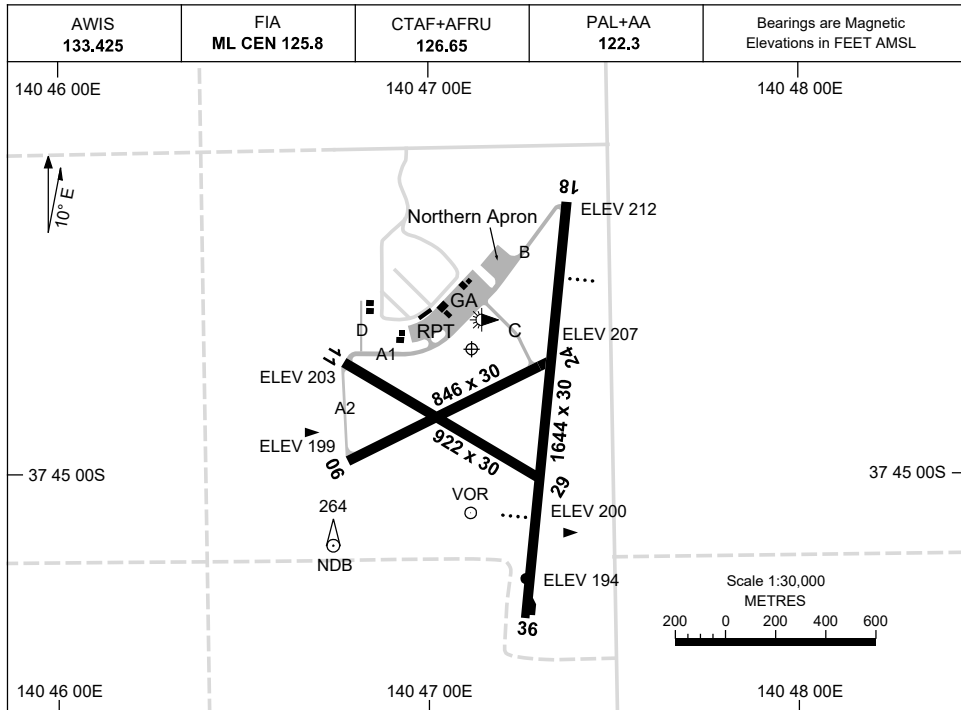

1 DEC 2022

AD ELEV 212  
37 44 44S 140 47 07E

AERODROME CHART  
**MOUNT GAMBIER, SA (YMTG)**

<b>AERODROME LIGHTING</b>	
<b>RWY</b>	TAXIWAY : GREEN CENTRELINE TWY B, BLUE EDGE TWY A1, A2 RL : PAL+AA 122.3 , SDBY (30 SEC)
<b>18</b> <sup>176</sup> <b>36</b> <sup>356</sup>	PAPI LEFT SIDE 3.0° 41FT LIRL PAPI LEFT SIDE 3.0° 41FT LIRL
<b>06</b> <sup>054</sup> <b>24</b> <sup>234</sup>	LIRL LIRL
<b>11</b> <sup>111</sup> <b>29</b> <sup>291</sup>	NIL NIL

**NOTES**

- FOR ON GROUND COM ML CEN 120.3
- AWIS RQ ONE-SECOND PULSE TO ACTIVATE.

Changes: NOTES 1 AND 2 DELETED, BUILDINGS ADDED, SWITCH OVER TIME.

MTGAD01-173