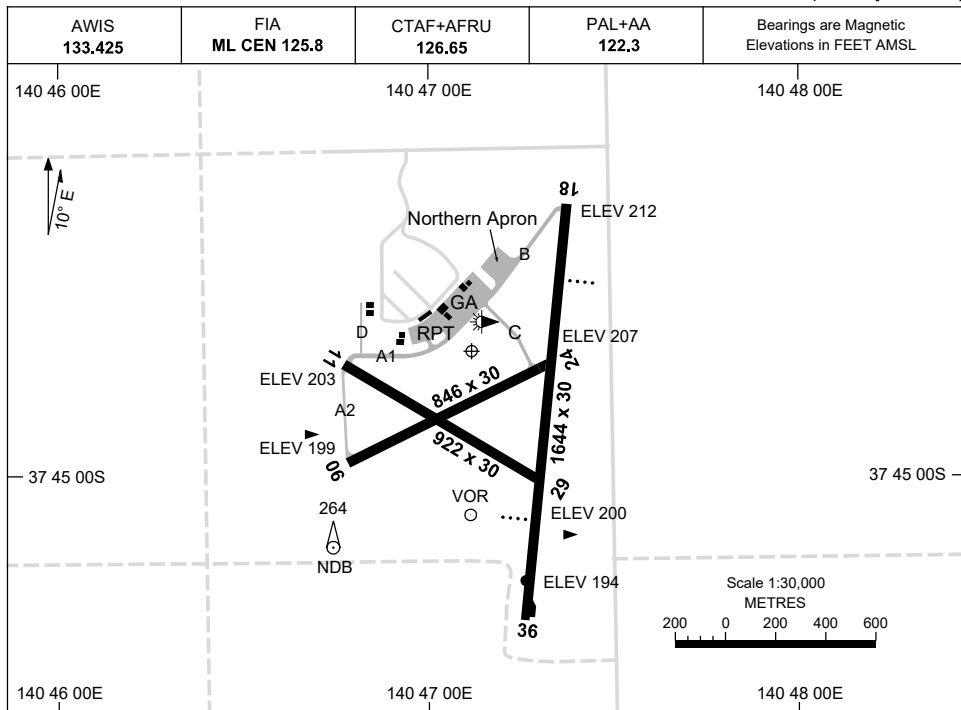

1 DEC 2022

AD ELEV 212
37 44 44S 140 47 07E

AERODROME CHART
MOUNT GAMBIER, SA (YMTG)

RWY		AERODROME LIGHTING
		TAXIWAY : GREEN CENTRELINE TWY B, BLUE EDGE TWY A1, A2 RL : PAL+AA 122.3 , SDBY (30 SEC)
18 ¹⁷⁶		PAPI LEFT SIDE 3.0° 41FT LIRL
³⁵⁶ 36		PAPI LEFT SIDE 3.0° 41FT LIRL
06 ⁰⁵⁴		LIRL
²³⁴ 24		LIRL
11 ¹¹¹		NIL
²⁹¹ 29		NIL

NOTES

- FOR ON GROUND COM ML CEN 120.3
- AWIS RQ ONE-SECOND PULSE TO ACTIVATE.

Changes: NOTES 1 AND 2 DELETED, BUILDINGS ADDED, SWITCH OVER TIME.

MTGAD01-173