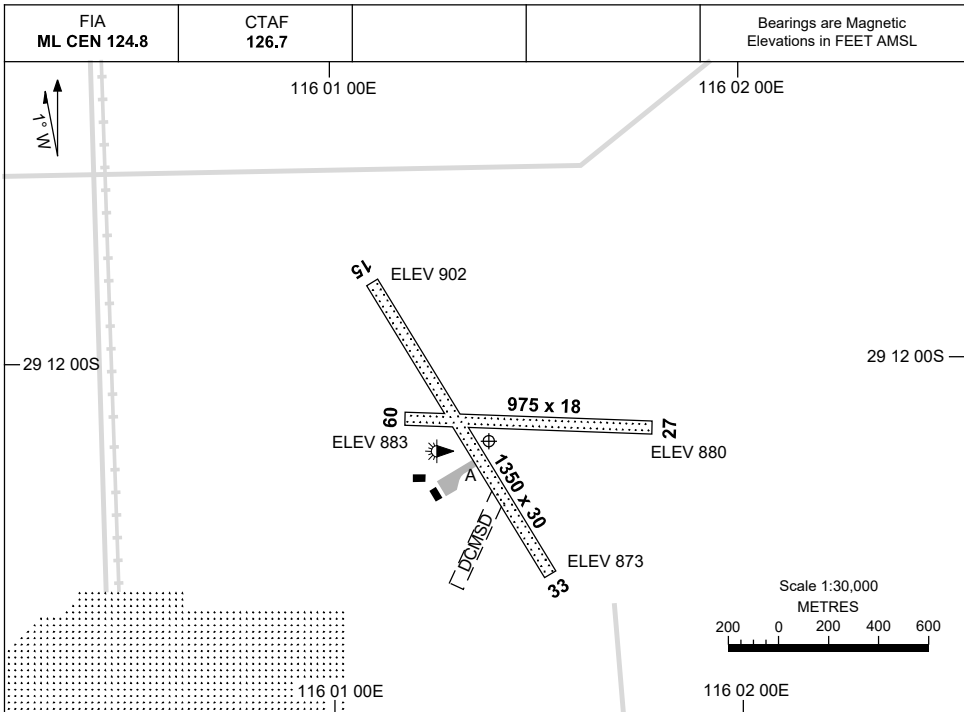

30 NOV 2023

AD ELEV 902
29 12 05S 116 01 19E

AERODROME CHART
MORAWA, WA (YMRW)

	AERODROME LIGHTING	
RWY	RL : EMERG ONLY SOLAR LIGHTING.	
15 <small>149</small>	LIRL	
<small>329</small> 33	LIRL	
09 <small>090</small>	NIL	
<small>270</small> 27	NIL	

NOTES

Changes: TWY A, REMOVED NORTHERN WDI.

MRWAD01-177