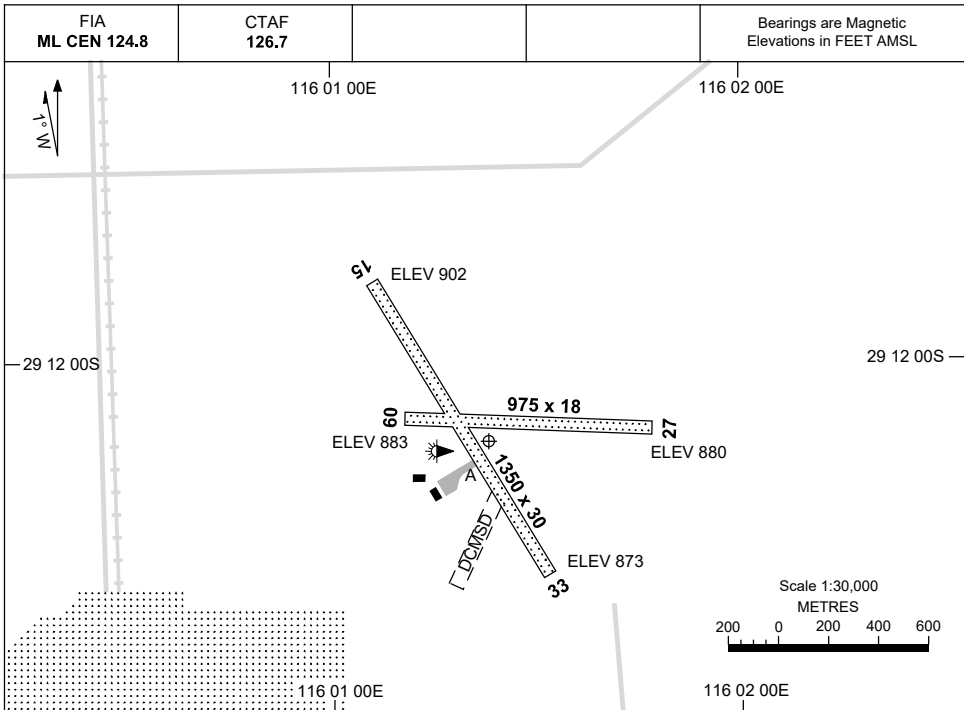

30 NOV 2023

AD ELEV 902
29 12 05S 116 01 19E

AERODROME CHART
MORAWA, WA (YMRW)

	AERODROME LIGHTING	
RWY	RL : EMERG ONLY SOLAR LIGHTING.	
15 ¹⁴⁹ 329 33	LIRL	LIRL
09 ⁰⁹⁰ 270 27	NIL	NIL

NOTES

Changes: TWY A, REMOVED NORTHERN WDI.

MRWAD01-177