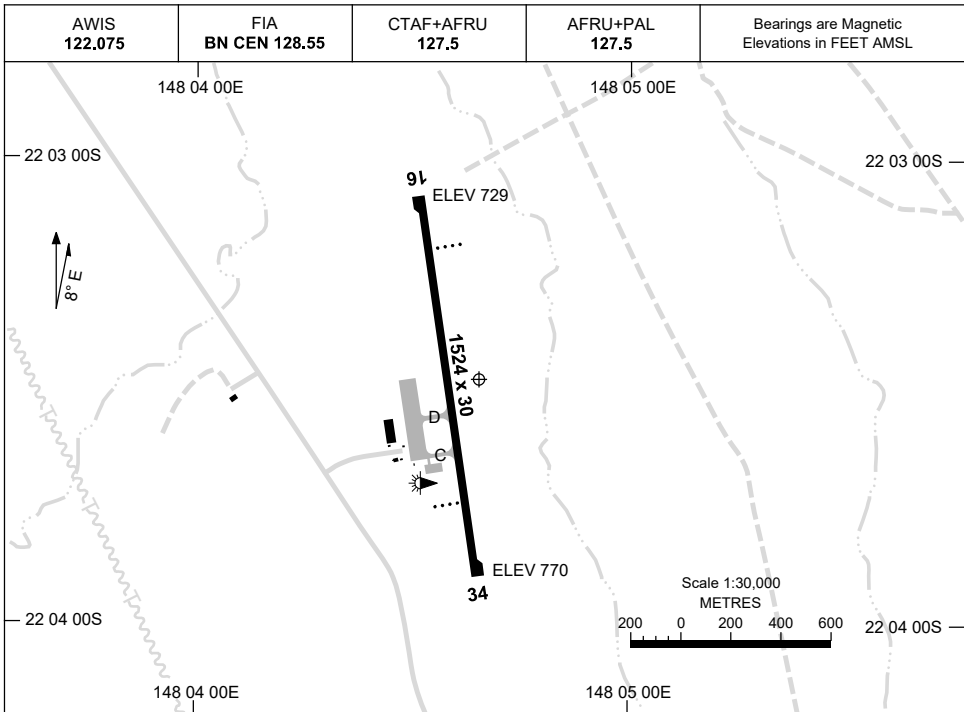

30 NOV 2023

AD ELEV 770
22 03 28S 148 04 39E

AERODROME CHART
MORANBAH, QLD (YMRB)

	AERODROME LIGHTING
RWY	RL : AFRU+PAL 127.5 , SDBY
16 <small>163</small>	PAPI 3.0° 48FT LIRL RTIL
<small>343</small> 34	PAPI 3.0° 48FT LIRL RTIL

NOTES

1. AWIS RQ 1 SEC PULSE TO ACTIVATE.
2. FIA FREQ 128.55 AVBL CIRCUIT AREA.
FOR ON GROUND COM USE BN CEN 118.45.

Changes: SWITCHOVER TIME REMOVED, PAPI HEIGHT, Editorial.

MRBAD01-177