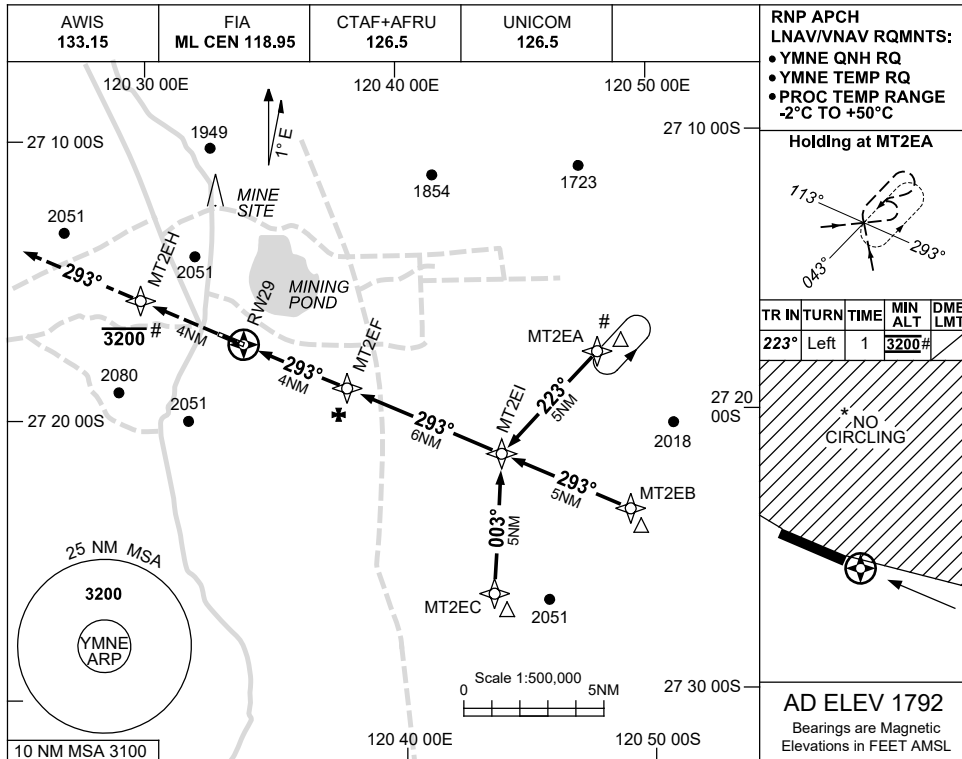

USE QNH

RNP RWY 29

MOUNT KEITH, WA (YMNE)

7 SEP 2023

RNP APCH
LNAV/VNAV RQMNTS:
• YMNE QNH RQ
• YMNE TEMP RQ
• PROC TEMP RANGE
-2°C TO +50°C

Holding at MT2EA

TR	IN	TURN	TIME	MIN ALT	DME LMT
223°	Left	1	3200#		

* NO CIRCLING

AD ELEV 1792
Bearings are Magnetic
Elevations in FEET AMSL

NM TO NEXT WPT	RW29	0.7	1.4	2	3	MT2EF	0.3						
ALT (3° APCH PATH)		2030	2270	2460	2780	3100	3200						

NOTES

- MAX IAS:
INITIAL : 210KT.
- NO CIRCLING NTH OF RWY 11/29.
- CAUTION:** PROC IS OVERLAID BY YBLU RNP RWY 19. PRESCRIBED ALTITUDES ENSURE SEPARATION.

CATEGORY	A	B	C	D
LNAV/VNAV		2030 (258-1.5)		NOT APPLICABLE
LNAV		2270 (498-2.8)		
CIRCLING *	2480 (688-2.4)		2600 (808-4.0)	
ALTERNATE	(1188-4.4)		(1308-6.0)	

Changes: CHART TITLE, PBN SPECIFICATION BOX, NOTE 3, Editorial. MNEGN02-176